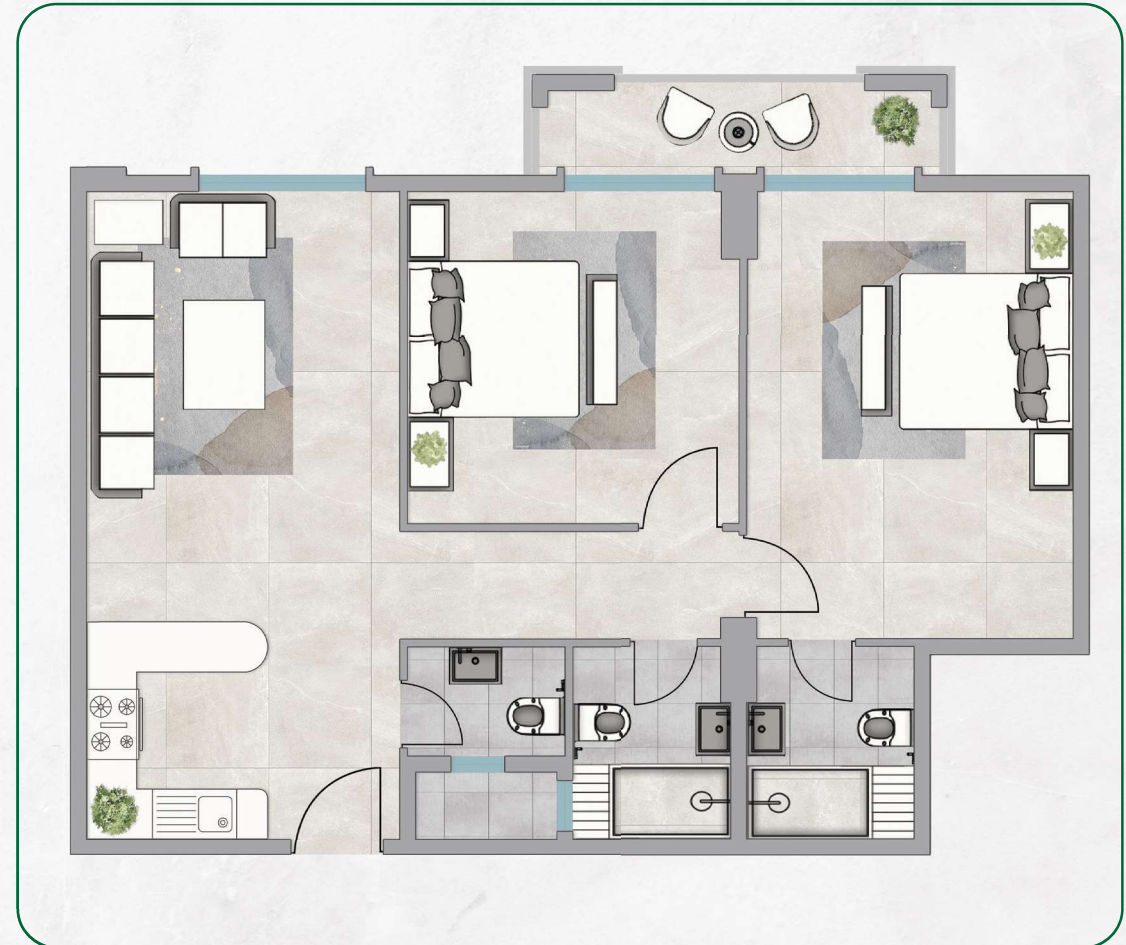

BLOCK A&B

SERIES:	8
SIZES:	2 BHK
SQM:	148.64
SQFT:	1600.00

Disclaimer:

1. All materials, finishes, dimensions and drawings are approximate.
2. Actual suite area may vary from the stated area.
3. Drawings are not to scale.