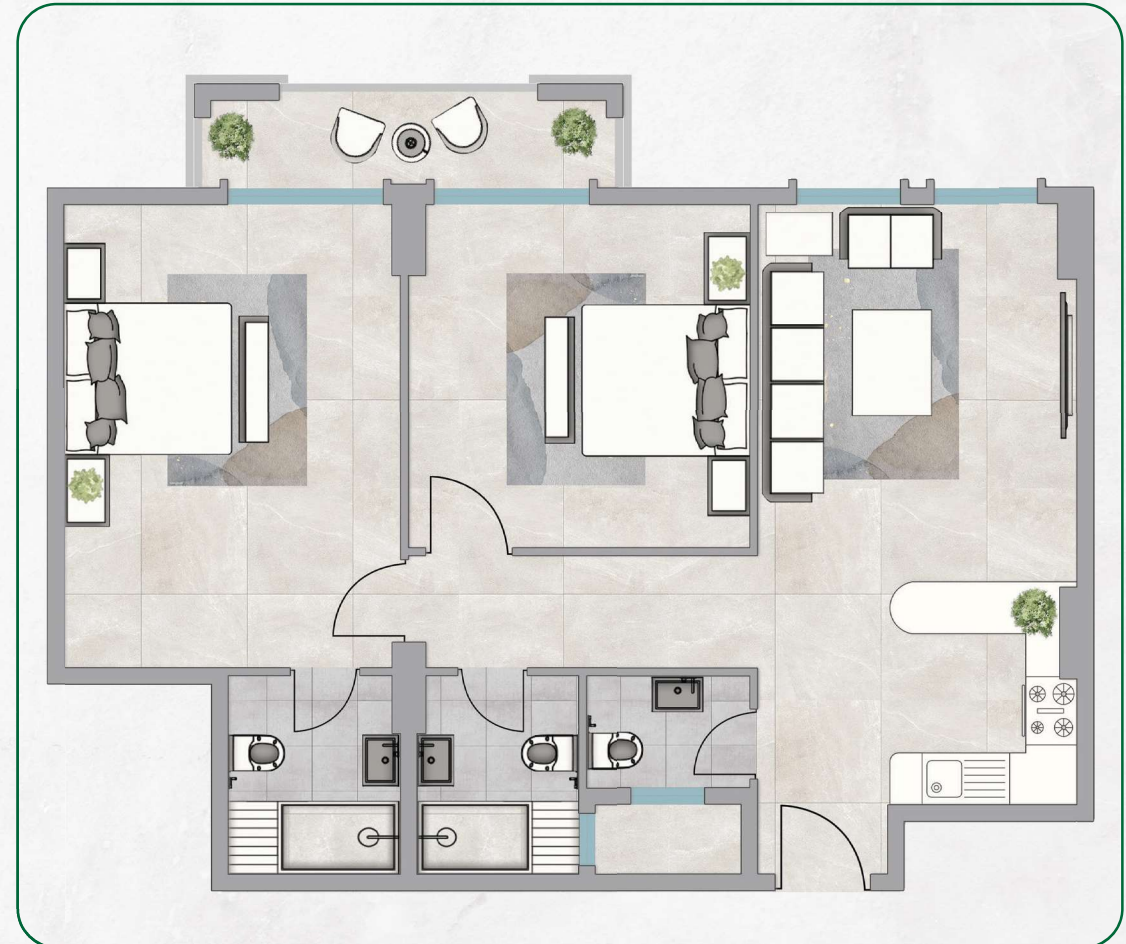

BLOCK A&B

SERIES:	7, 11
SIZES:	2 BHK
SQM:	147.32
SQFT:	1585.69

Disclaimer:

1. All materials, finishes, dimensions and drawings are approximate.
2. Actual suite area may vary from the stated area.
3. Drawings are not to scale.