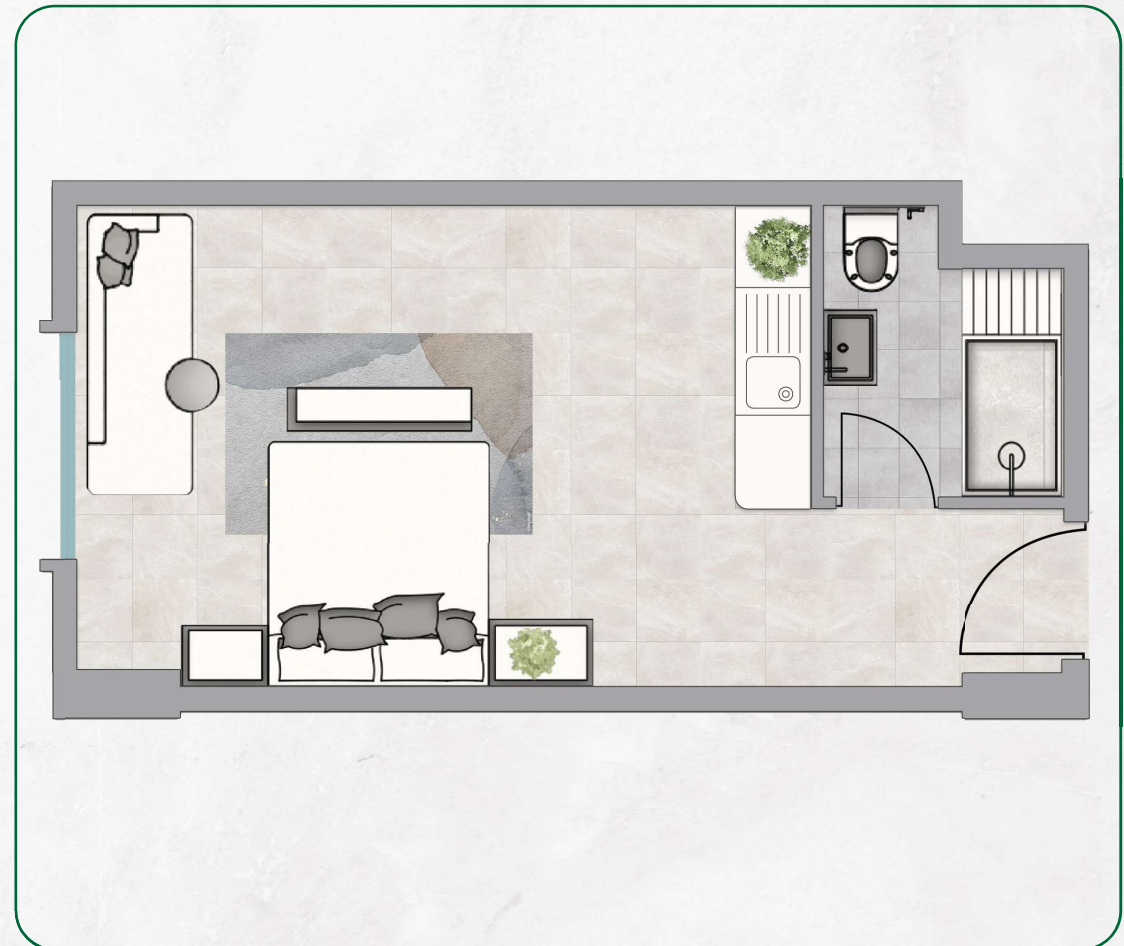

BLOCK A&B

SERIES:	22 , 23
SIZES:	STUDIO
SQM:	49.46
SQFT:	532.38

Disclaimer:

1. All materials, finishes, dimensions and drawings are approximate.
2. Actual suite area may vary from the stated area.
3. Drawings are not to scale.