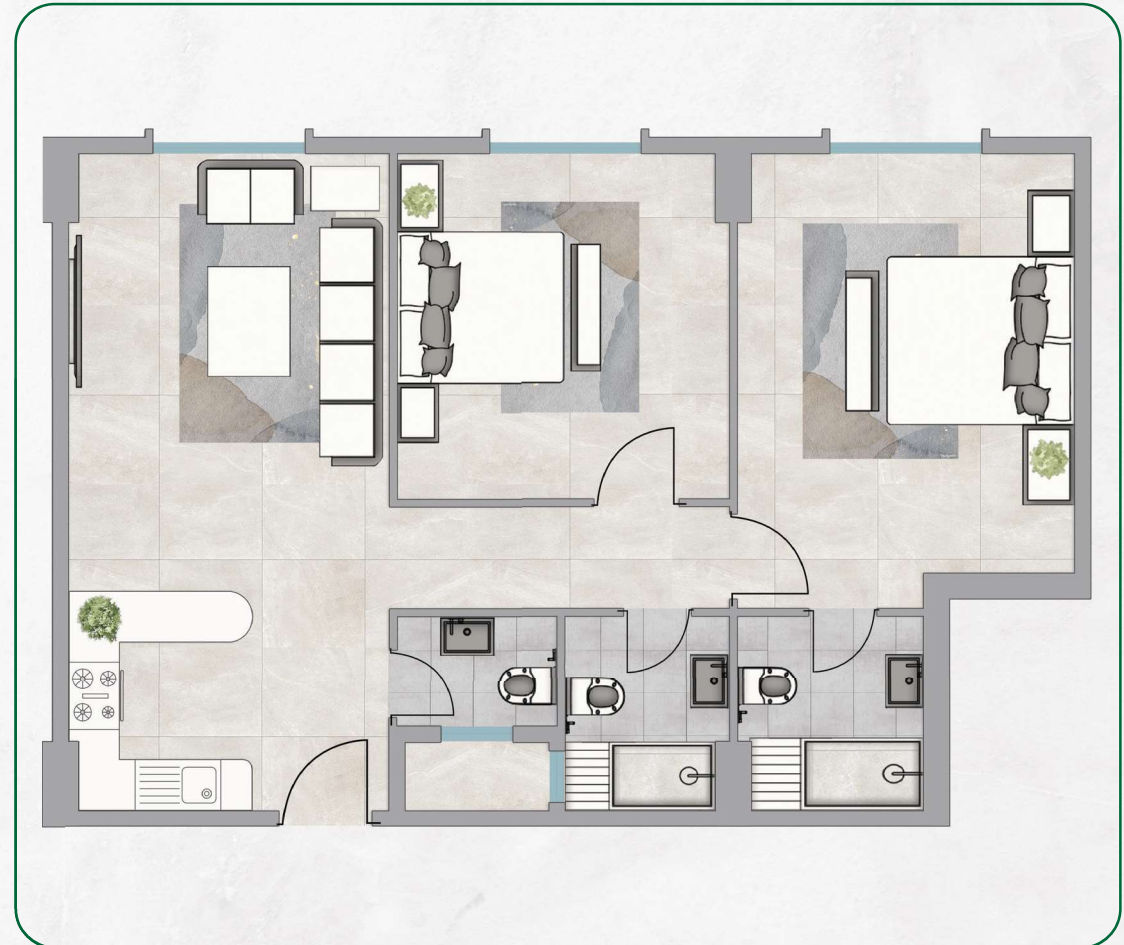

BLOCK A&B

SERIES:	21 , 24
SIZES:	2 BHK
SQM:	141.32
SQFT:	1521.20

Disclaimer:

1. All materials, finishes, dimensions and drawings are approximate.
2. Actual suite area may vary from the stated area.
3. Drawings are not to scale.