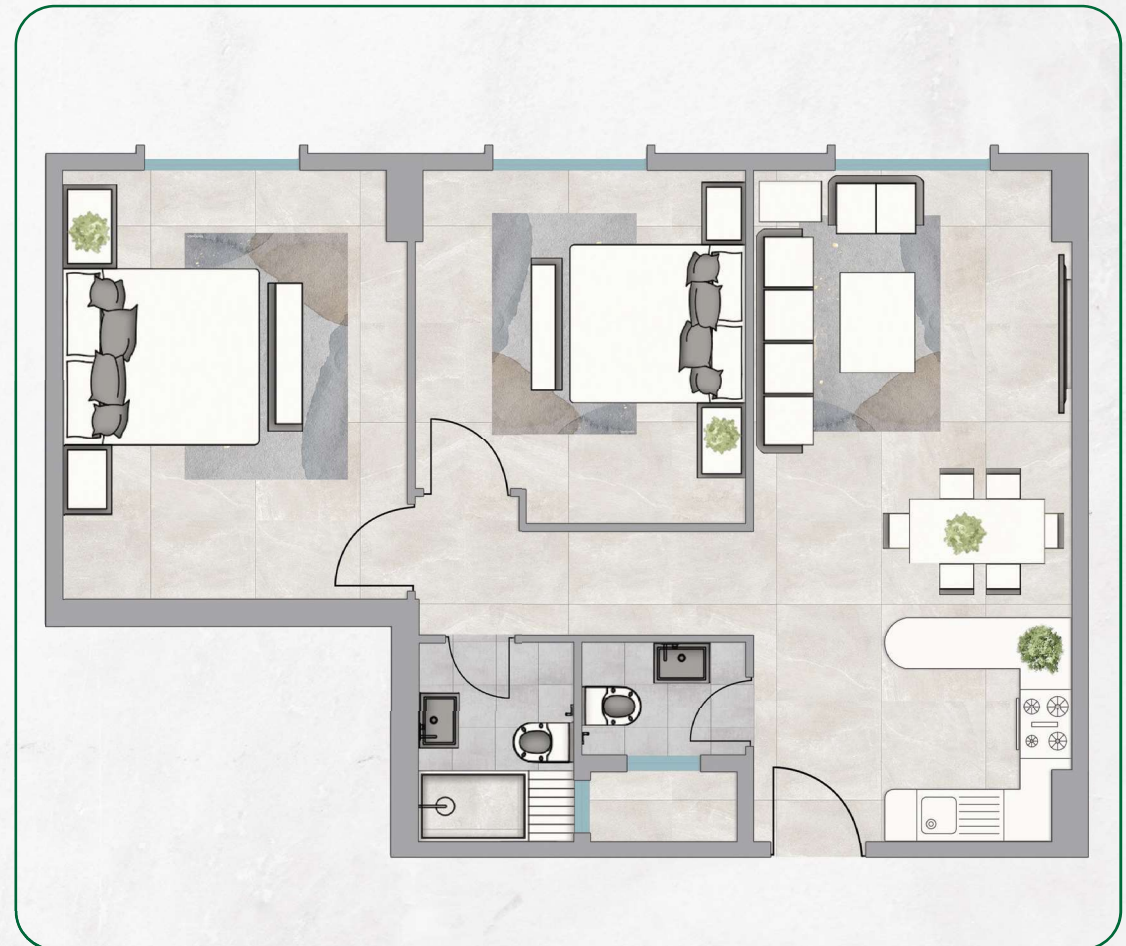

BLOCK A&B

SERIES:	20 , 25
SIZES:	2 BHK
SQM:	130.22
SQFT:	1401.66

Disclaimer:

1. All materials, finishes, dimensions and drawings are approximate.
2. Actual suite area may vary from the stated area.
3. Drawings are not to scale.