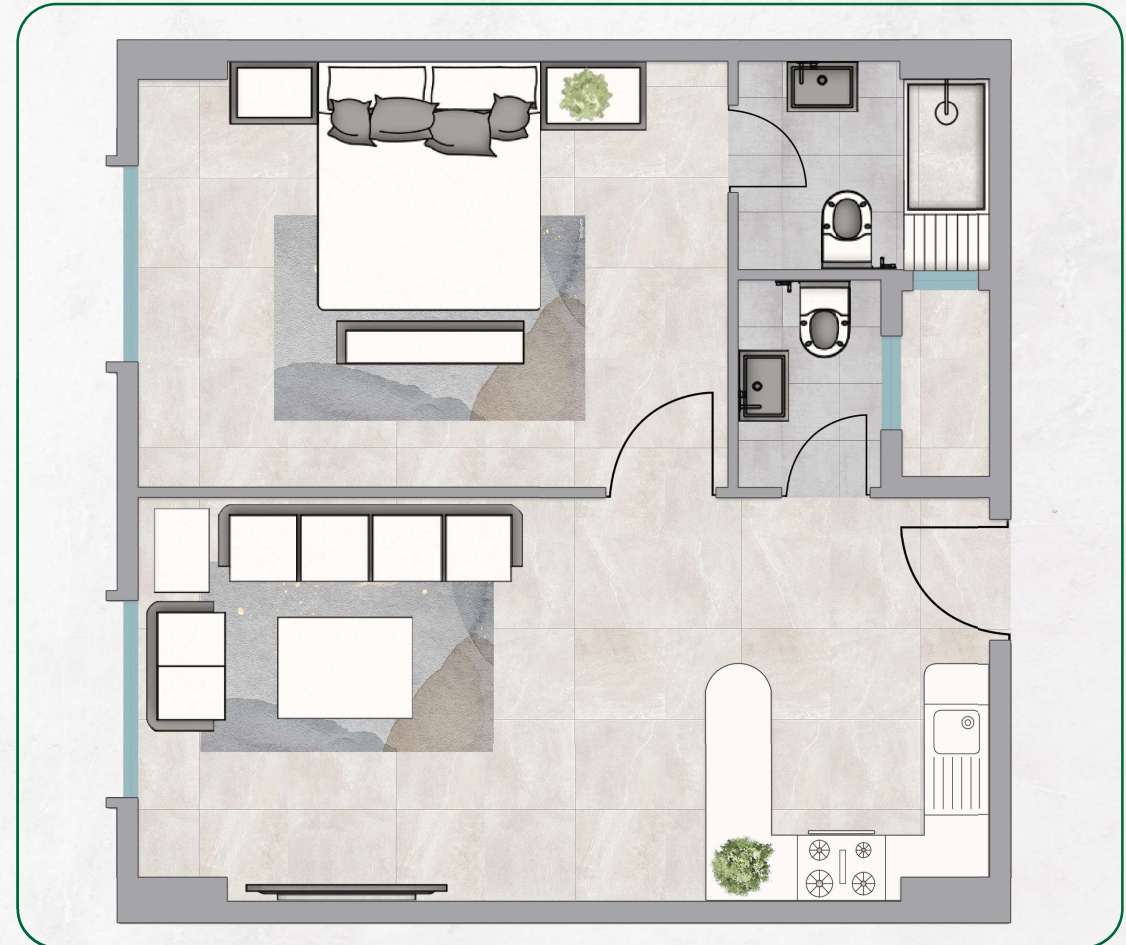

# BLOCK A&B

SERIES:	19 , 26
SIZES:	1 BHK
SQM:	97.50
SQFT:	1049.44

## Disclaimer:

1. All materials, finishes, dimensions and drawings are approximate.
2. Actual suite area may vary from the stated area.
3. Drawings are not to scale.

4. Information is subject to change without notice.
5. The Developer reserves the right to make revisions/alterations without any liability whatsoever.