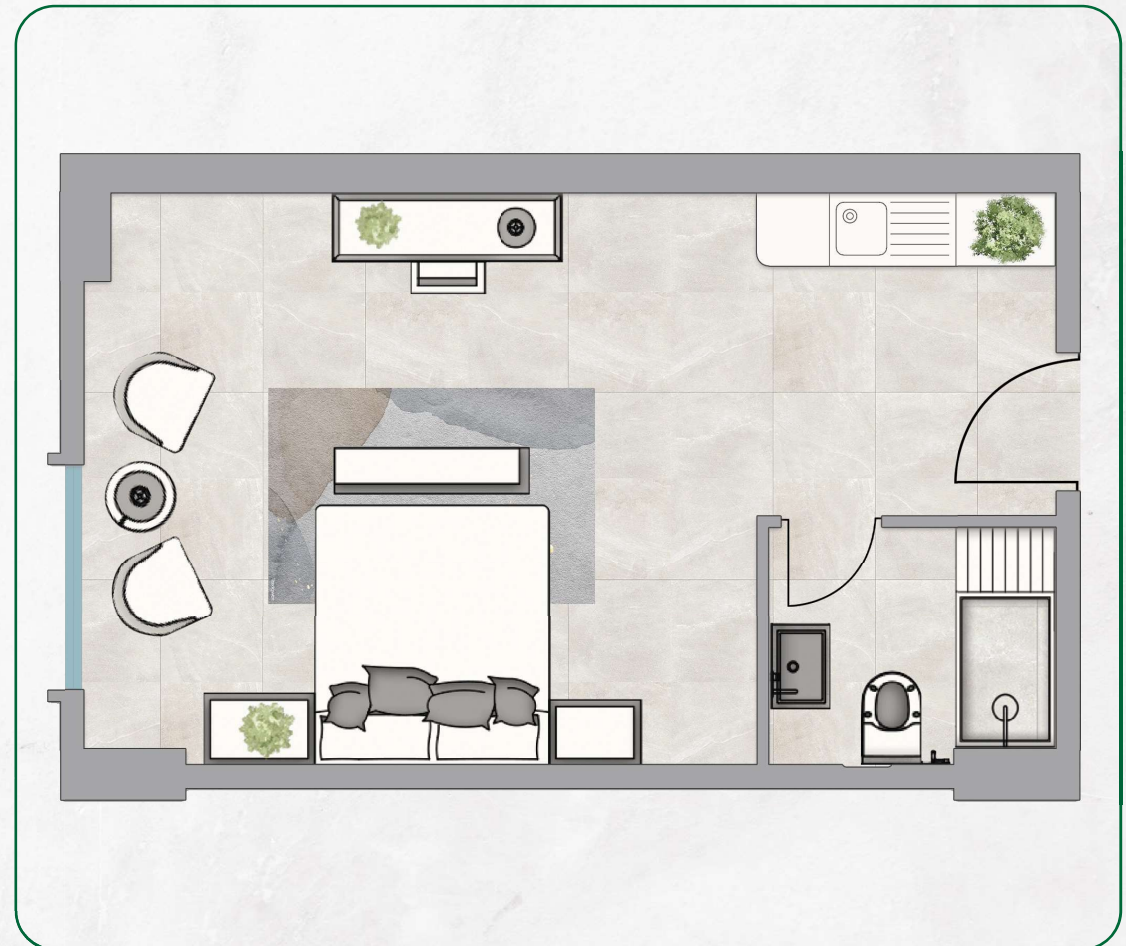

BLOCK A&B

SERIES:	18 , 27
SIZES:	STUDIO
SQM:	58.78
SQFT:	632.73

Disclaimer:

1. All materials, finishes, dimensions and drawings are approximate.
2. Actual suite area may vary from the stated area.
3. Drawings are not to scale.