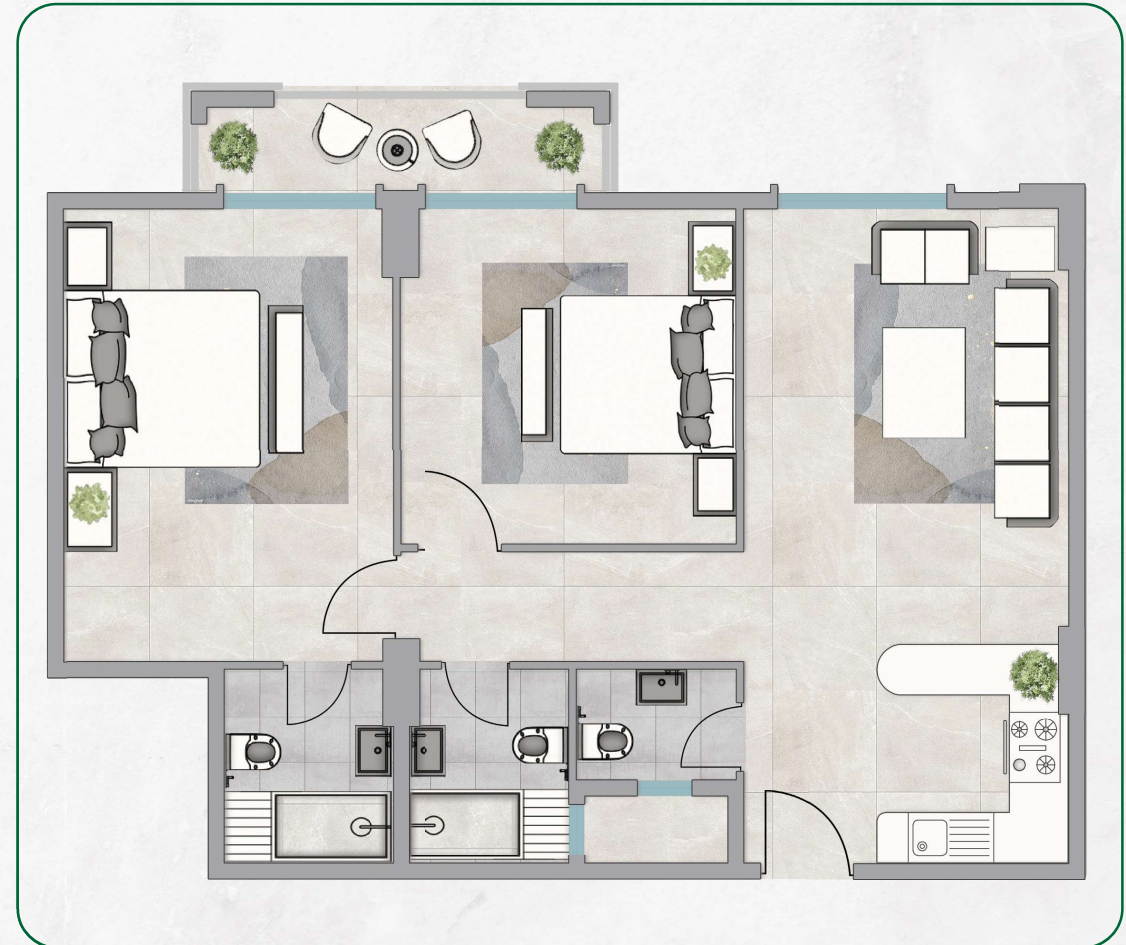

BLOCK A&B

SERIES:	10
SIZES:	2 BHK
SQM:	150.55
SQFT:	1620.54

Disclaimer:

1. All materials, finishes, dimensions and drawings are approximate.
2. Actual suite area may vary from the stated area.
3. Drawings are not to scale.