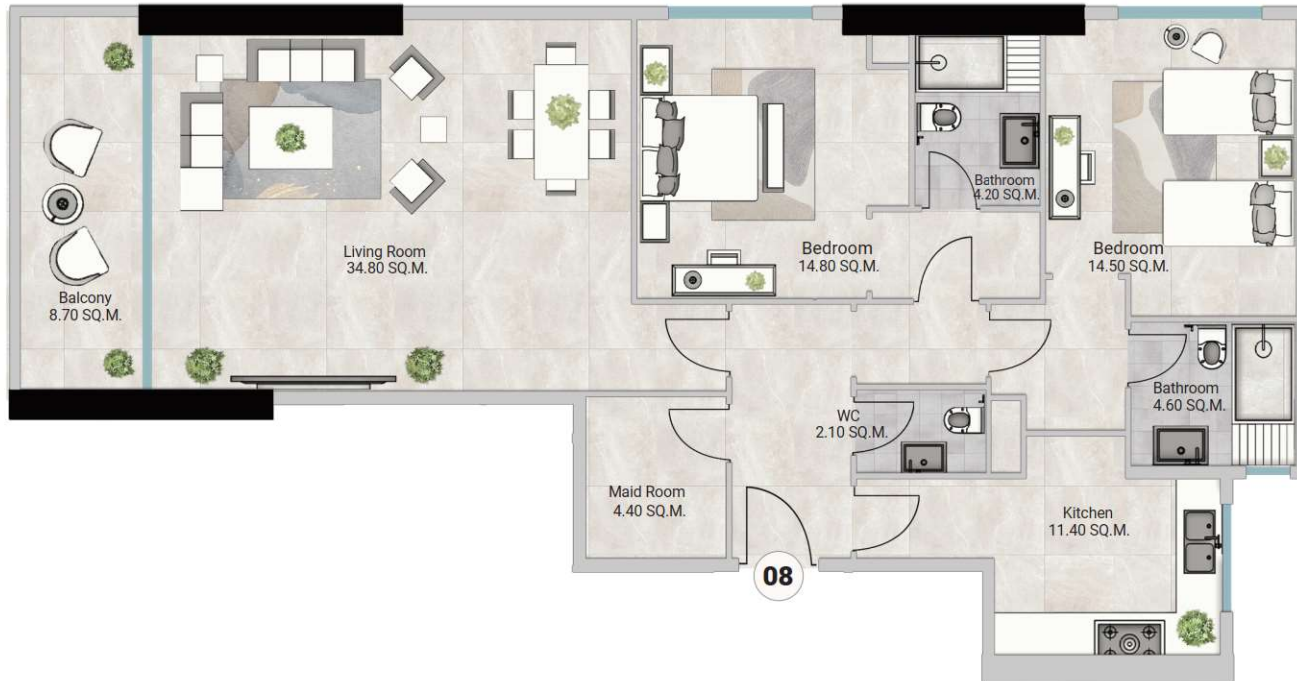

# OASIS 3 TOWER 3

## UNIT 08

**Apartment:**  
2 Bedrooms

**Total Area:**  
1852.16 SQ.FT.  
172.07 SQ.M.