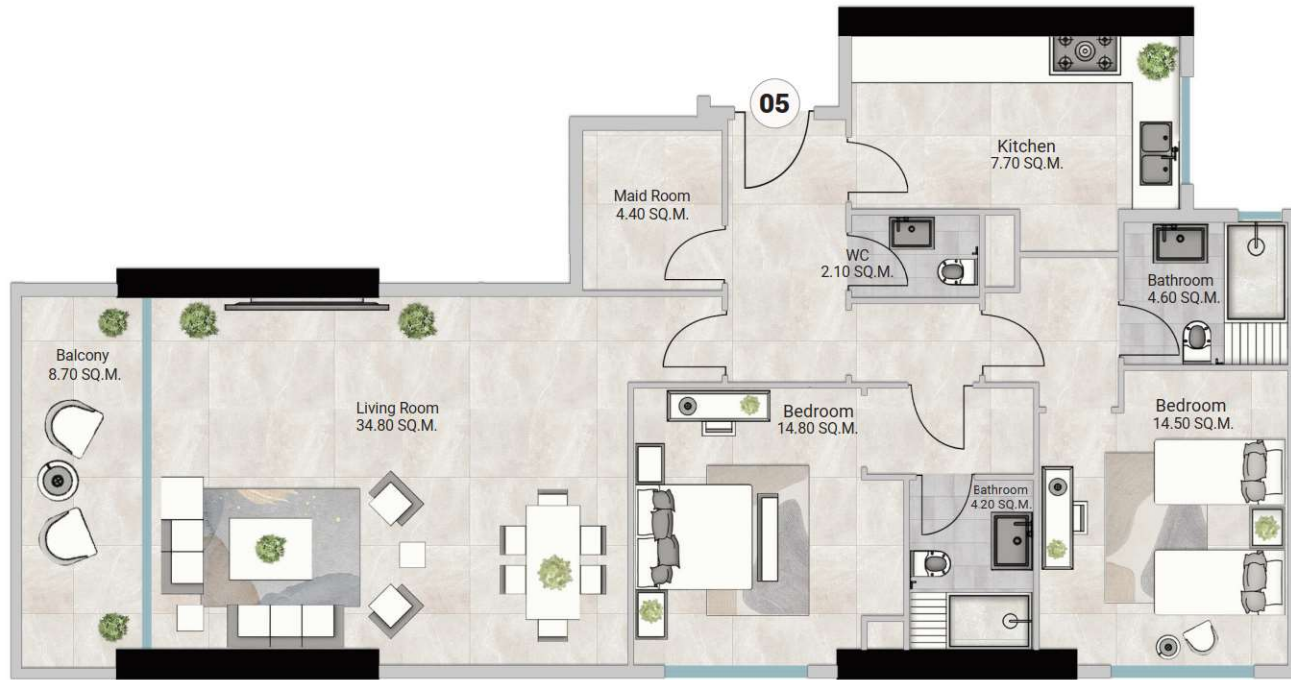

OASIS 3 TOWER 3

Disclaimer:

1. All materials, finishes, dimensions and drawings are approximate.
2. Information is subject to change without notice.
3. Actual suite area may vary from the stated area.
4. Drawings are not to scale.
5. The Developer reserves the right to make revisions /alterations without any liability whatsoever.

UNIT 05

Apartment:
2 Bedrooms

Total Area:
1828.11 SQ.FT.
169.84 SQ.M.