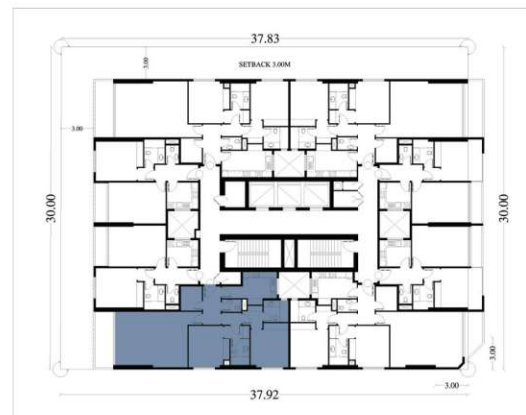

OASIS 3 TOWER 3

Disclaimer:

1. All materials, finishes, dimensions and drawings are approximate.
2. Information is subject to change without notice.
3. Actual suite area may vary from the stated area.
4. Drawings are not to scale.
5. The Developer reserves the right to make revisions /alterations without any liability whatsoever.

UNIT 05

Apartment:
2 Bedrooms

Total Area:
1828.11 SQ.FT.
169.84 SQ.M.