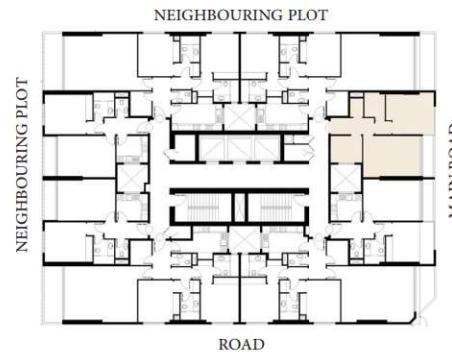

OASIS TOWER 3

Disclaimer:

1. All materials, finishes, dimensions and drawings are approximate.
2. Information is subject to change without notice.
3. Actual suite area may vary from the stated area.
4. Drawings are not to scale.
5. The Developer reserves the right to make revisions /alterations without any liability whatsoever.

UNIT 02

Apartment:
1 Bedroom

Total Area:
1001.9 SQ.FT.
93.08 SQ.M.