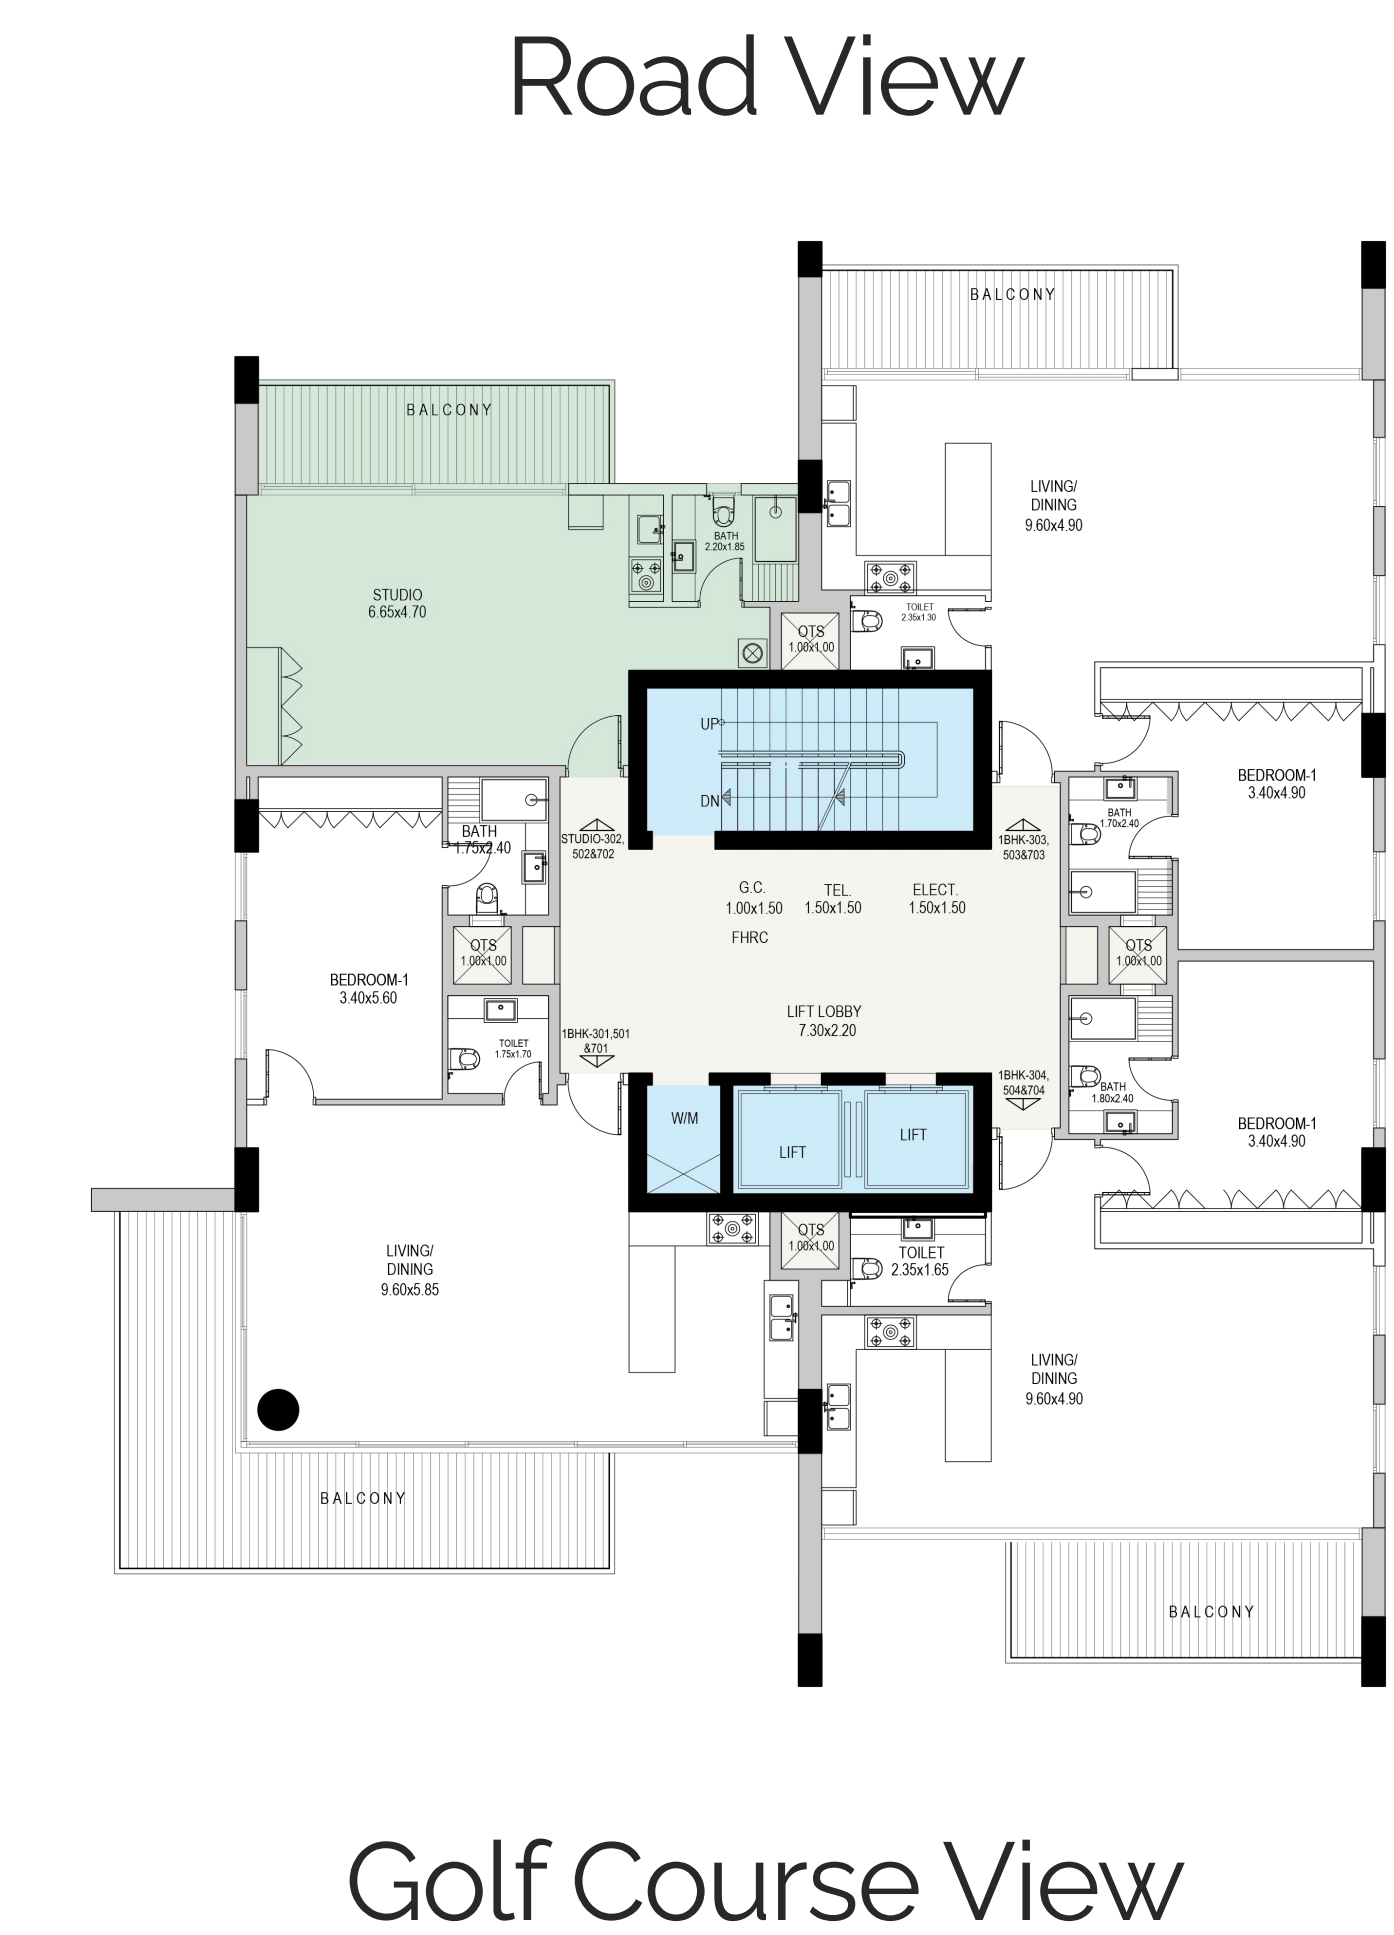

TYPE A

Unit	Studio
Floor	1-8
Internal Area	467,91 SQ FT
External Area	129,60 SQ FT
Total Area	597,50 SQ FT

Disclaimer:

1. All materials, finishes, dimensions and drawings are approximate.
2. Information is subject to change without notice.
3. Actual suite area may vary from the stated area.
4. Drawings are not to scale.
5. The Developer reserves the right to make revisions/alterations without any liability whatsoever