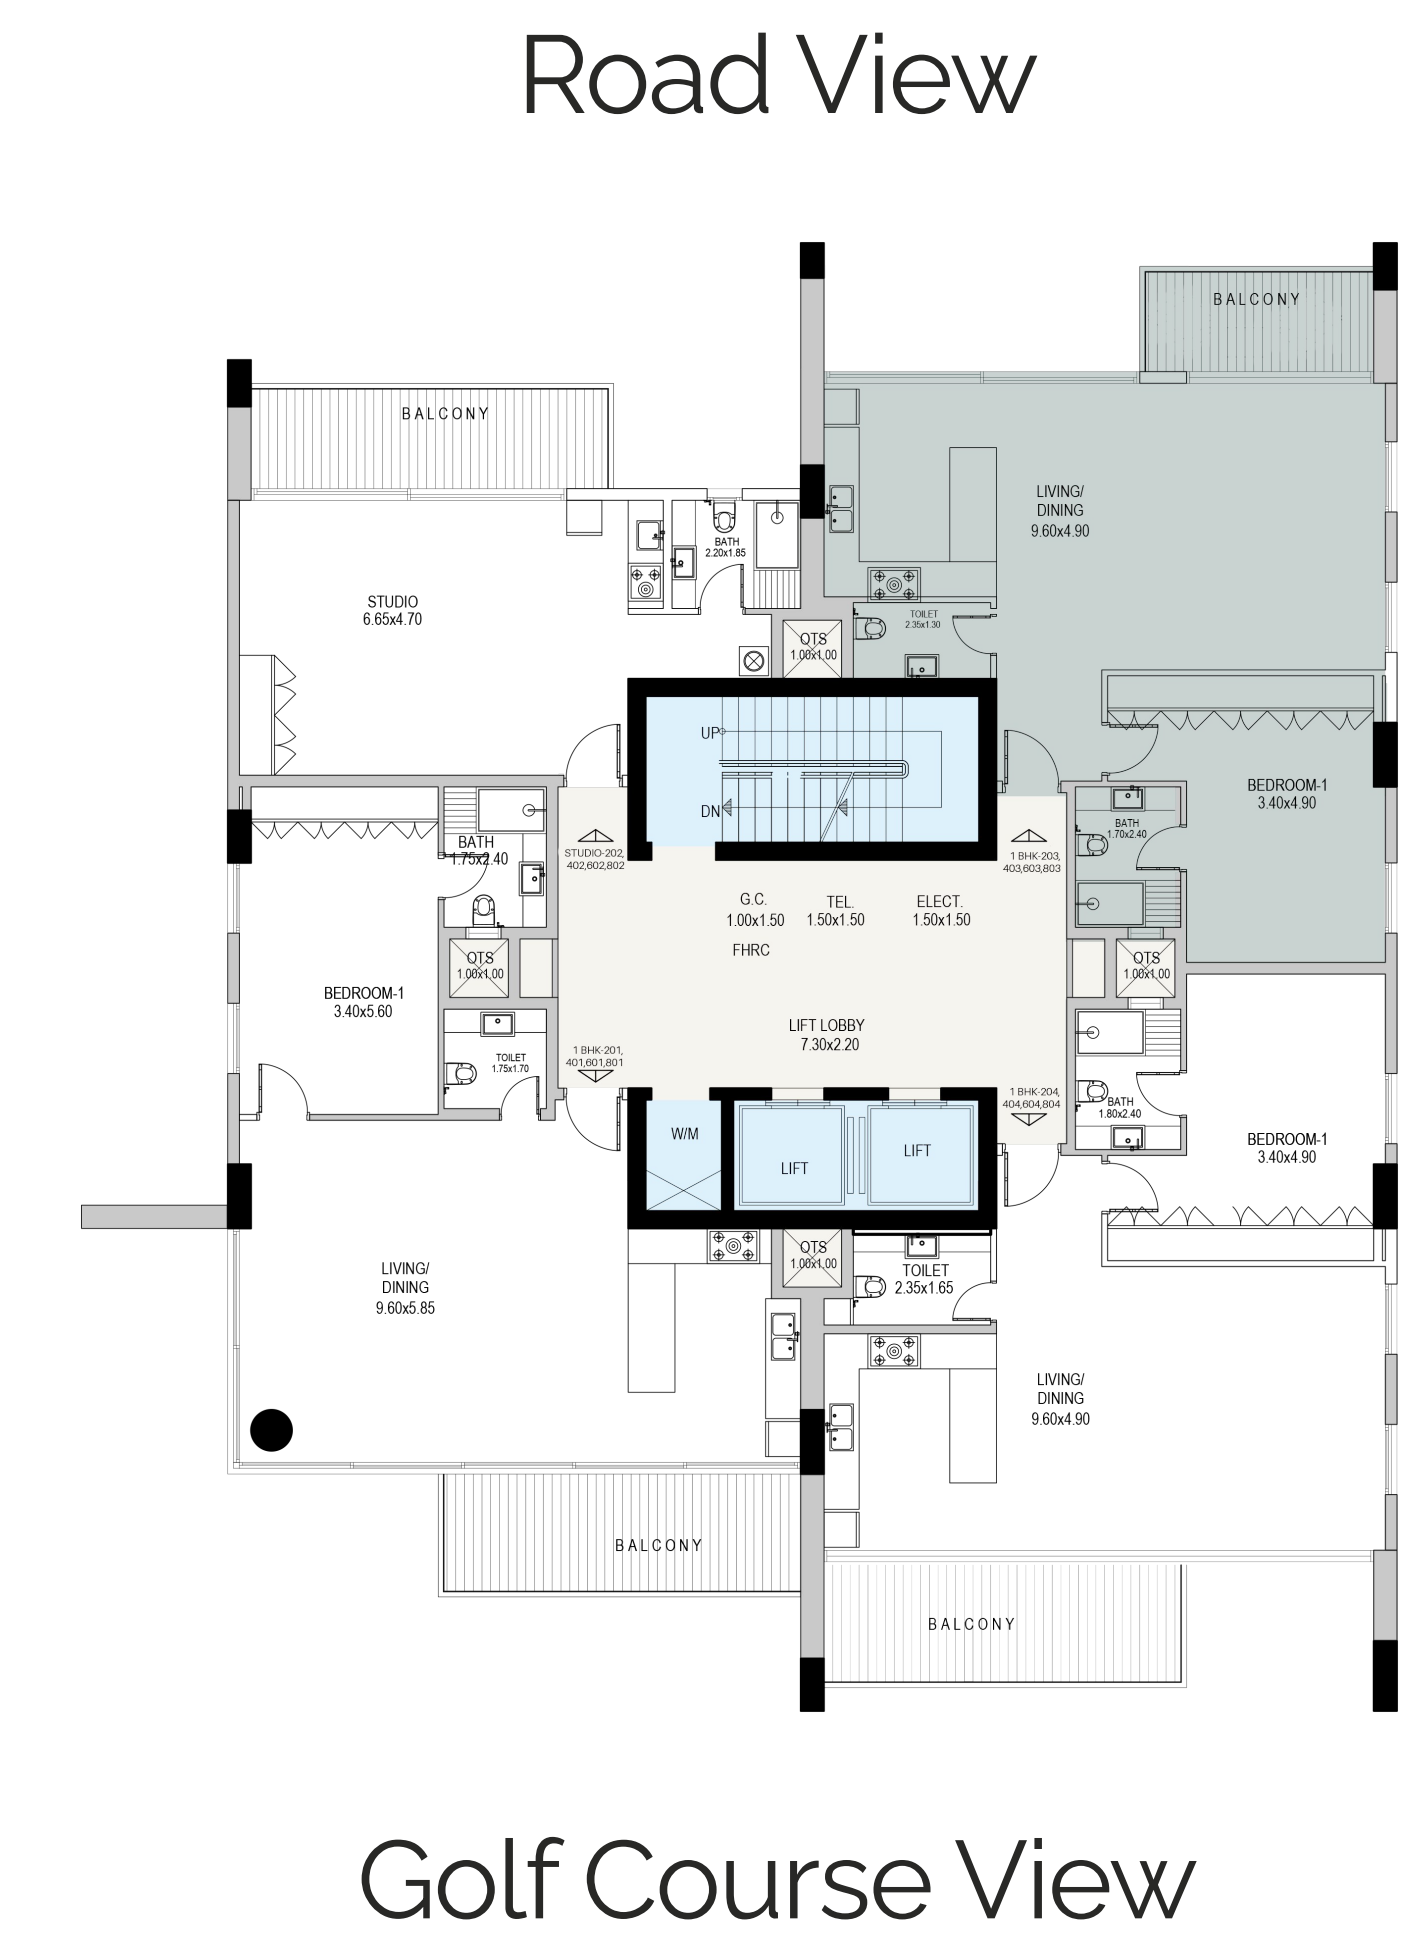

# TYPE 1C:B

Unit	1 Bedroom
Floor	2,4,6,8
Internal Area	863,05 SQ FT
External Area	86,97 SQ FT
Total Area	950,02 SQ FT

Disclaimer:

1. All materials, finishes, dimensions and drawings are approximate.
2. Information is subject to change without notice.
3. Actual suite area may vary from the stated area.
4. Drawings are not to scale.
5. The Developer reserves the right to make revisions/alterations without any liability whatsoever