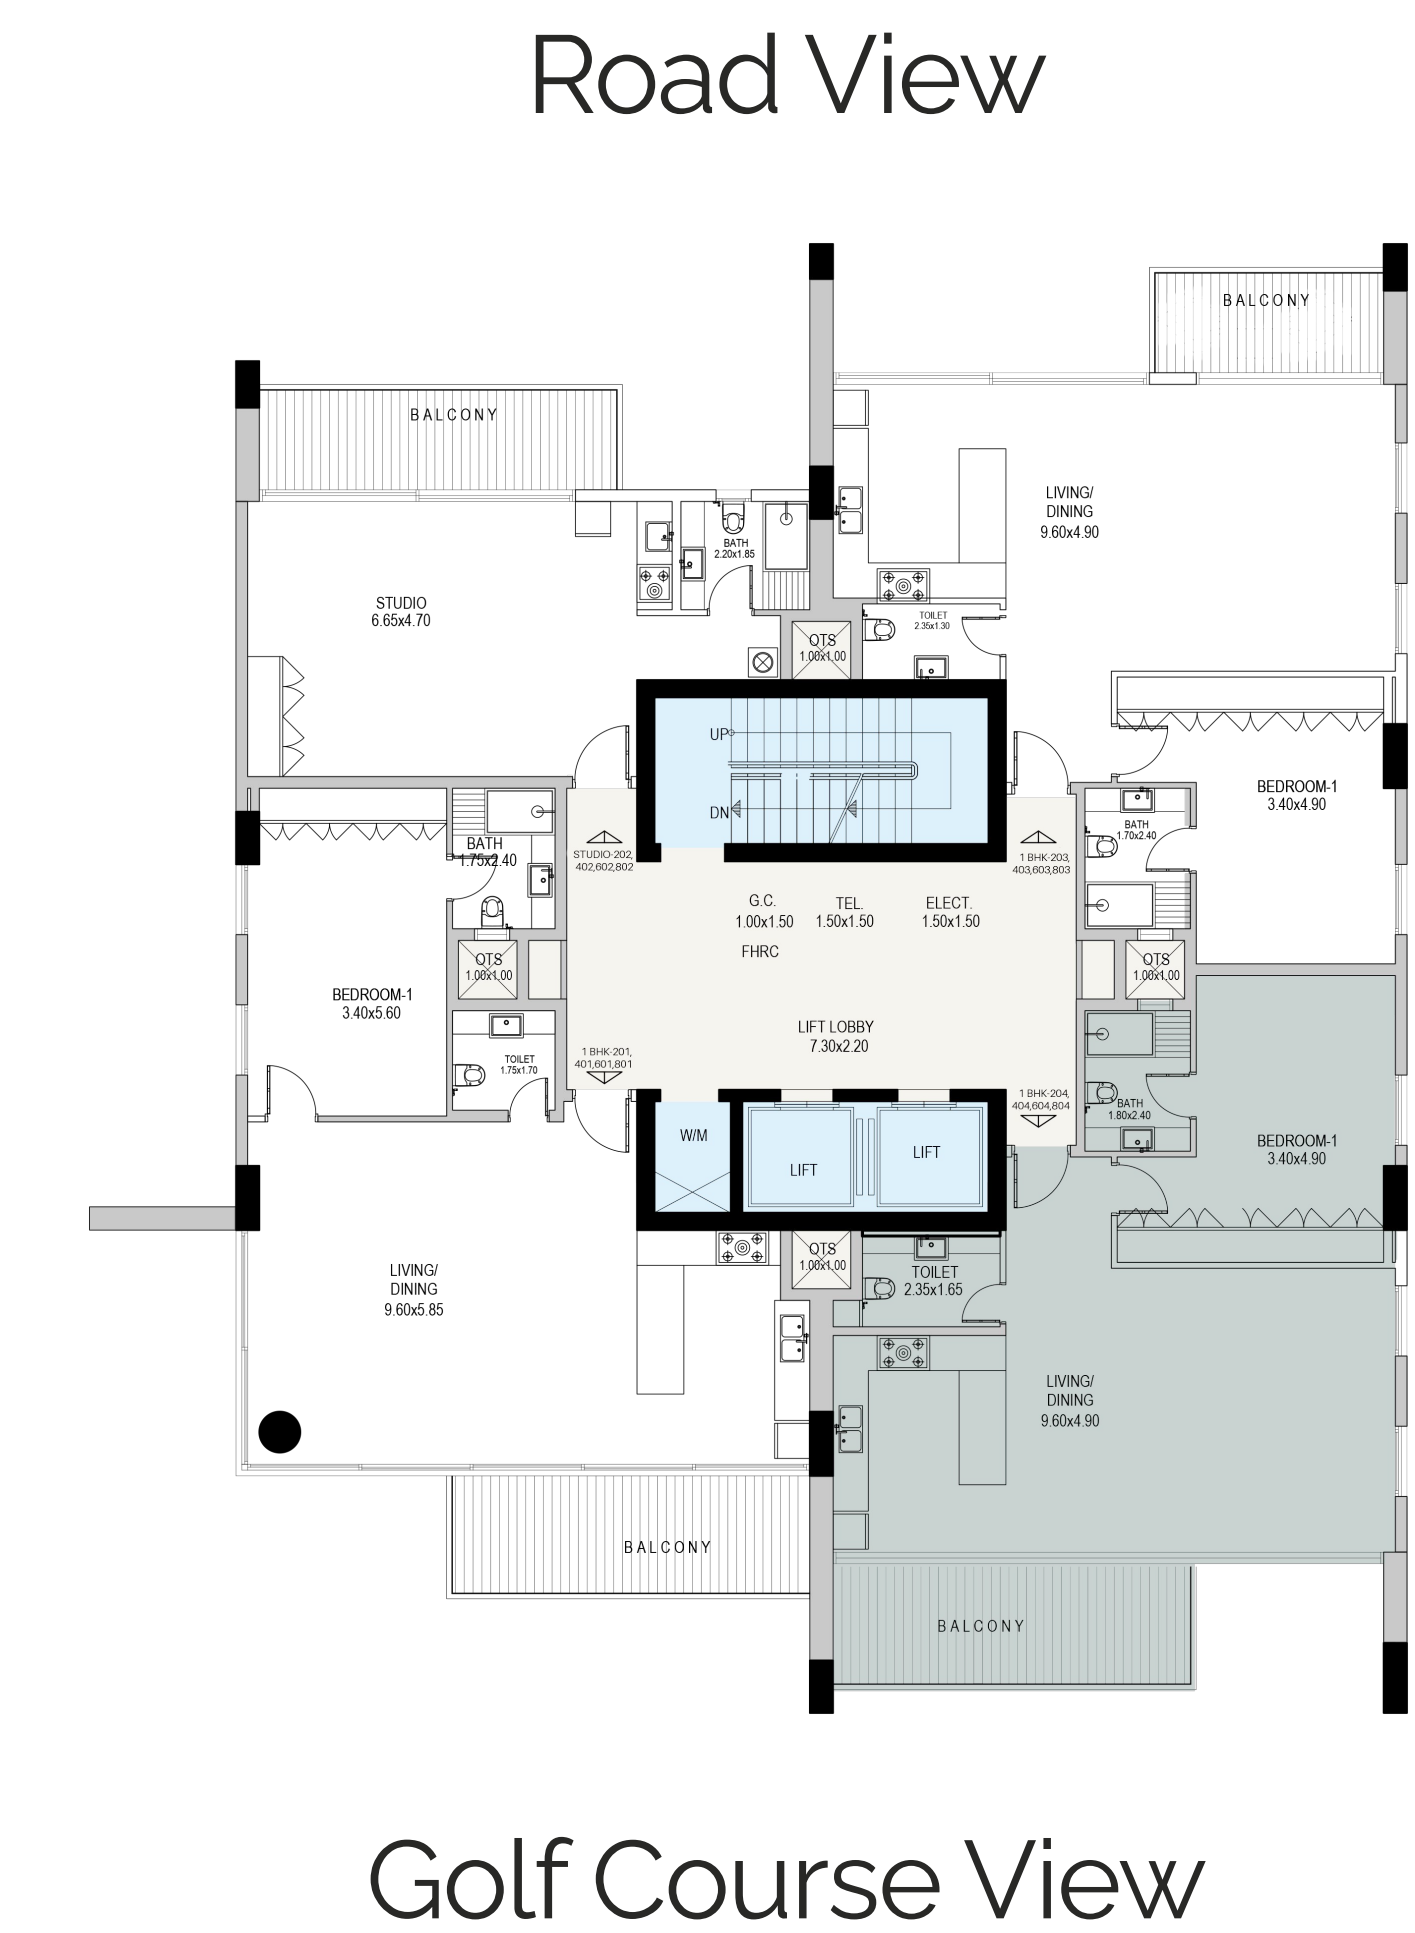

TYPE 1B:B

Unit	1 Bedroom
Floor	2,4,6,8
Internal Area	869,19 SQ FT
External Area	153,17 SQ FT
Total Area	1022,36 SQ FT

Disclaimer:

1. All materials, finishes, dimensions and drawings are approximate.
2. Information is subject to change without notice.
3. Actual suite area may vary from the stated area.
4. Drawings are not to scale.
5. The Developer reserves the right to make revisions/alterations without any liability whatsoever