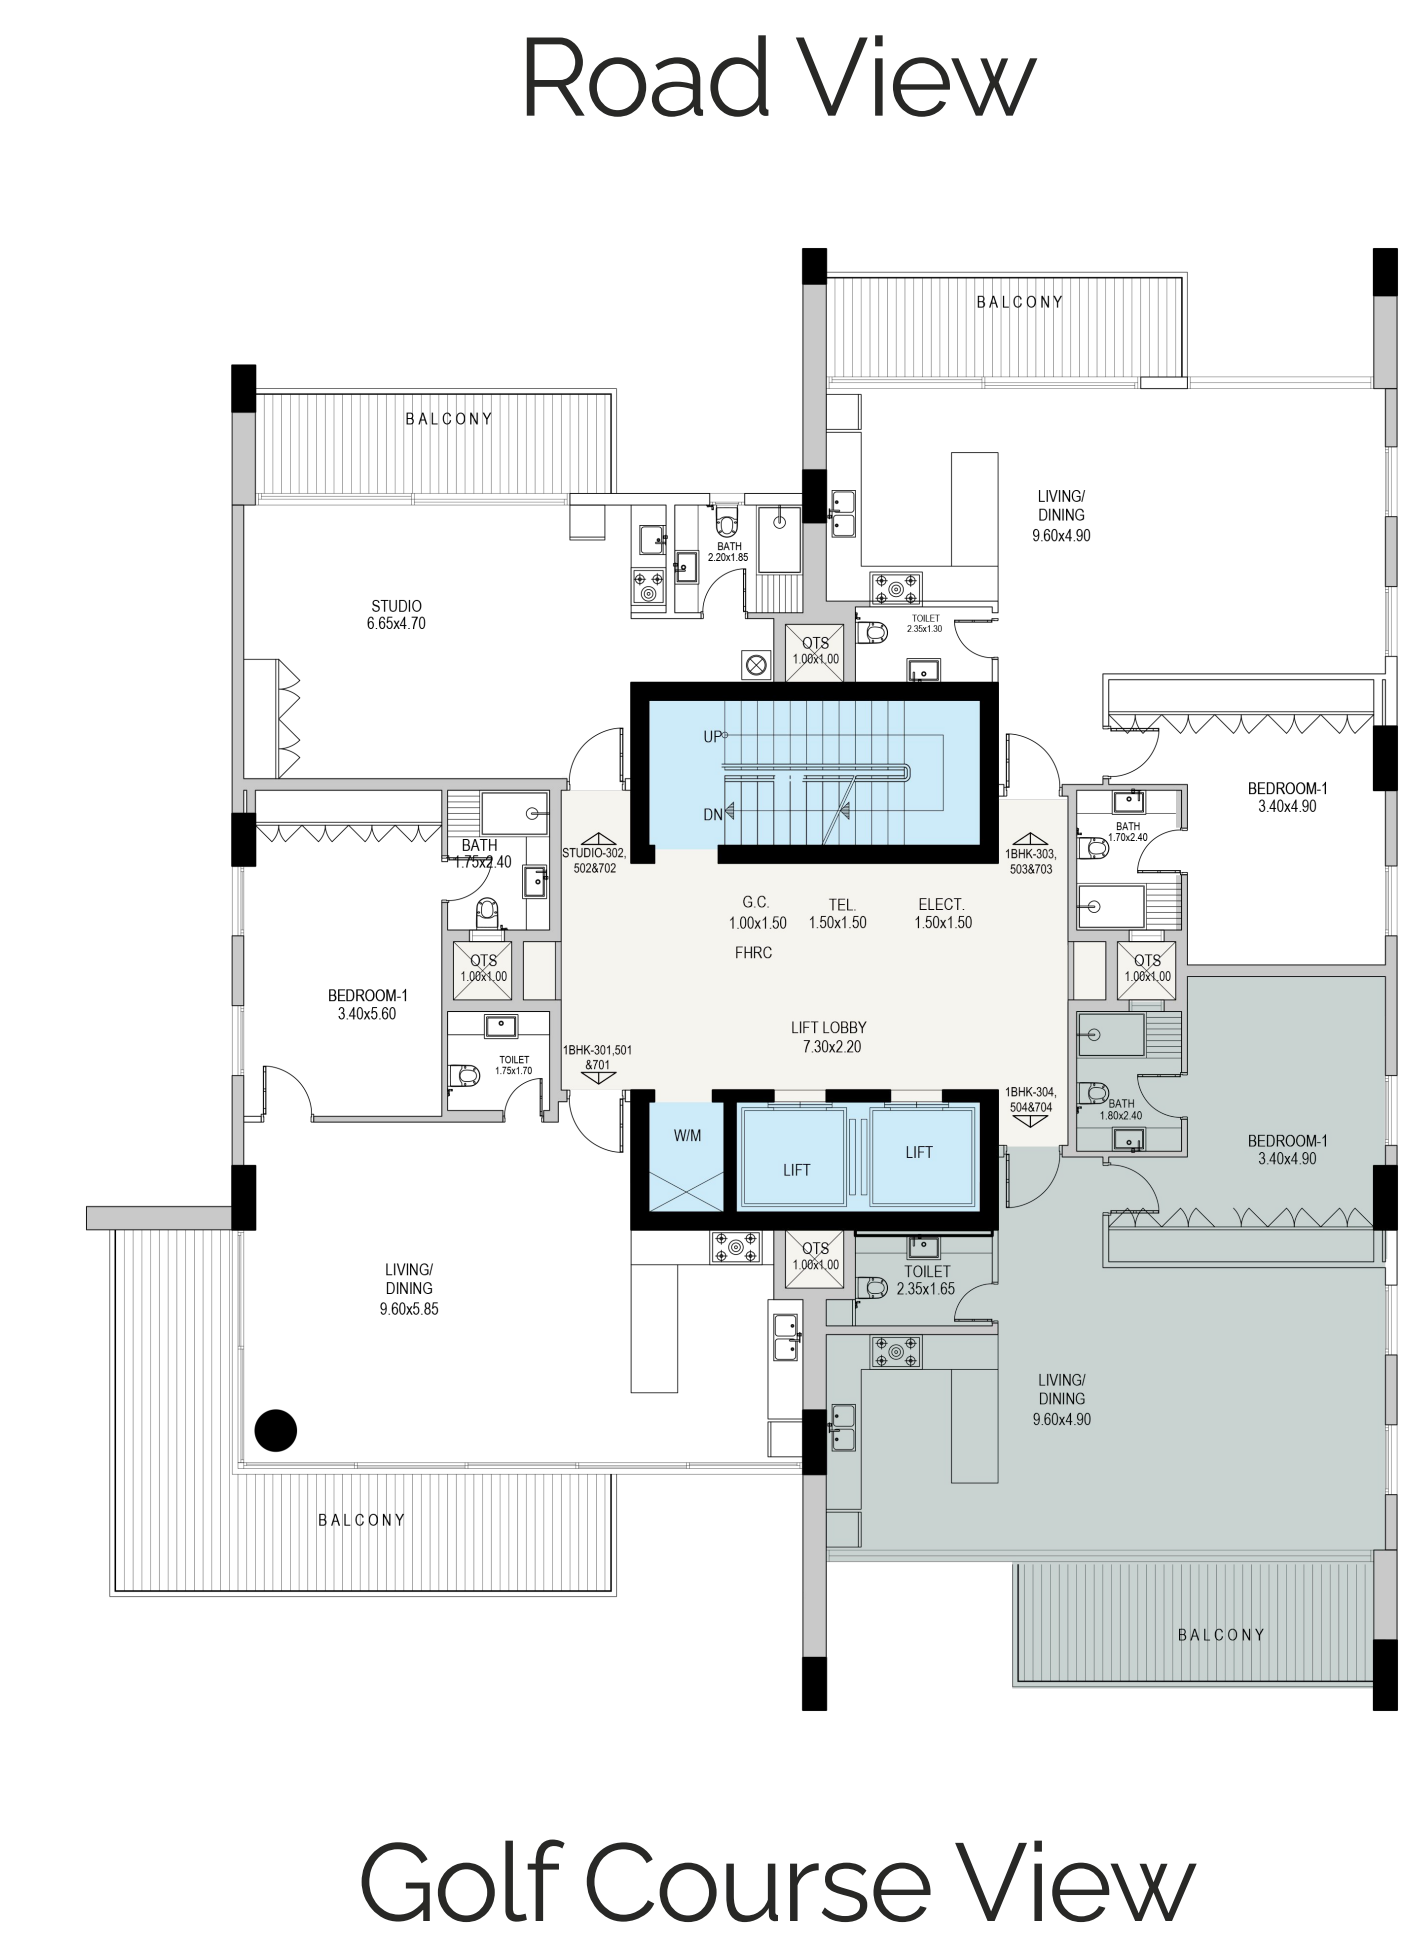

TYPE 1B:A

Unit	1 Bedroom
Floor	1,3,5,7
Internal Area	869,19 SQ FT
External Area	154,46 SQ FT
Total Area	1023,65 SQ FT

Disclaimer:

1. All materials, finishes, dimensions and drawings are approximate.
2. Information is subject to change without notice.
3. Actual suite area may vary from the stated area.
4. Drawings are not to scale.
5. The Developer reserves the right to make revisions/alterations without any liability whatsoever