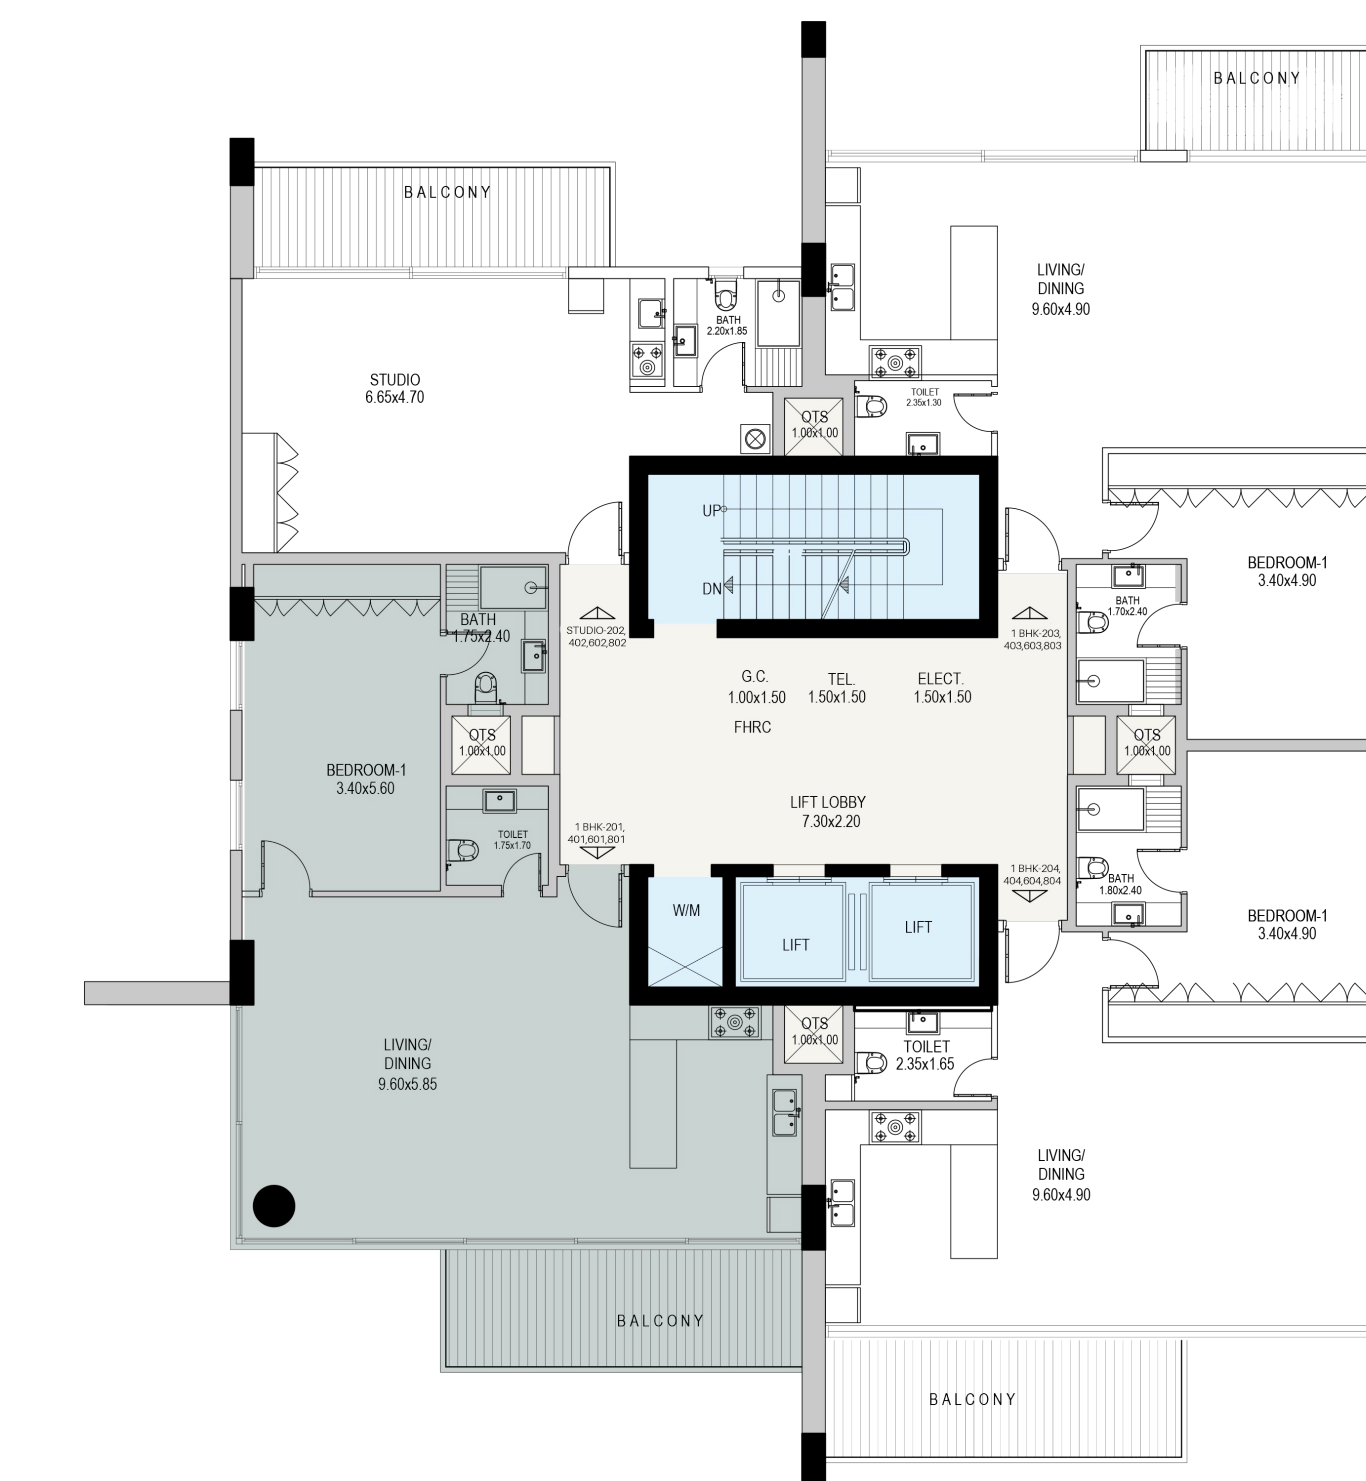

TYPE 1A:C

Unit	1 Bedroom
Floor	2,4,6,8
Internal Area	897,06 SQ FT
External Area	144,67 SQ FT
Total Area	1041,73 SQ FT

جي جا العقارية
PROPERTIES

Road View

Golf Course View

Disclaimer:

1. All materials, finishes, dimensions and drawings are approximate.
2. Information is subject to change without notice.
3. Actual suite area may vary from the stated area.
4. Drawings are not to scale.
5. The Developer reserves the right to make revisions/alterations without any liability whatsoever