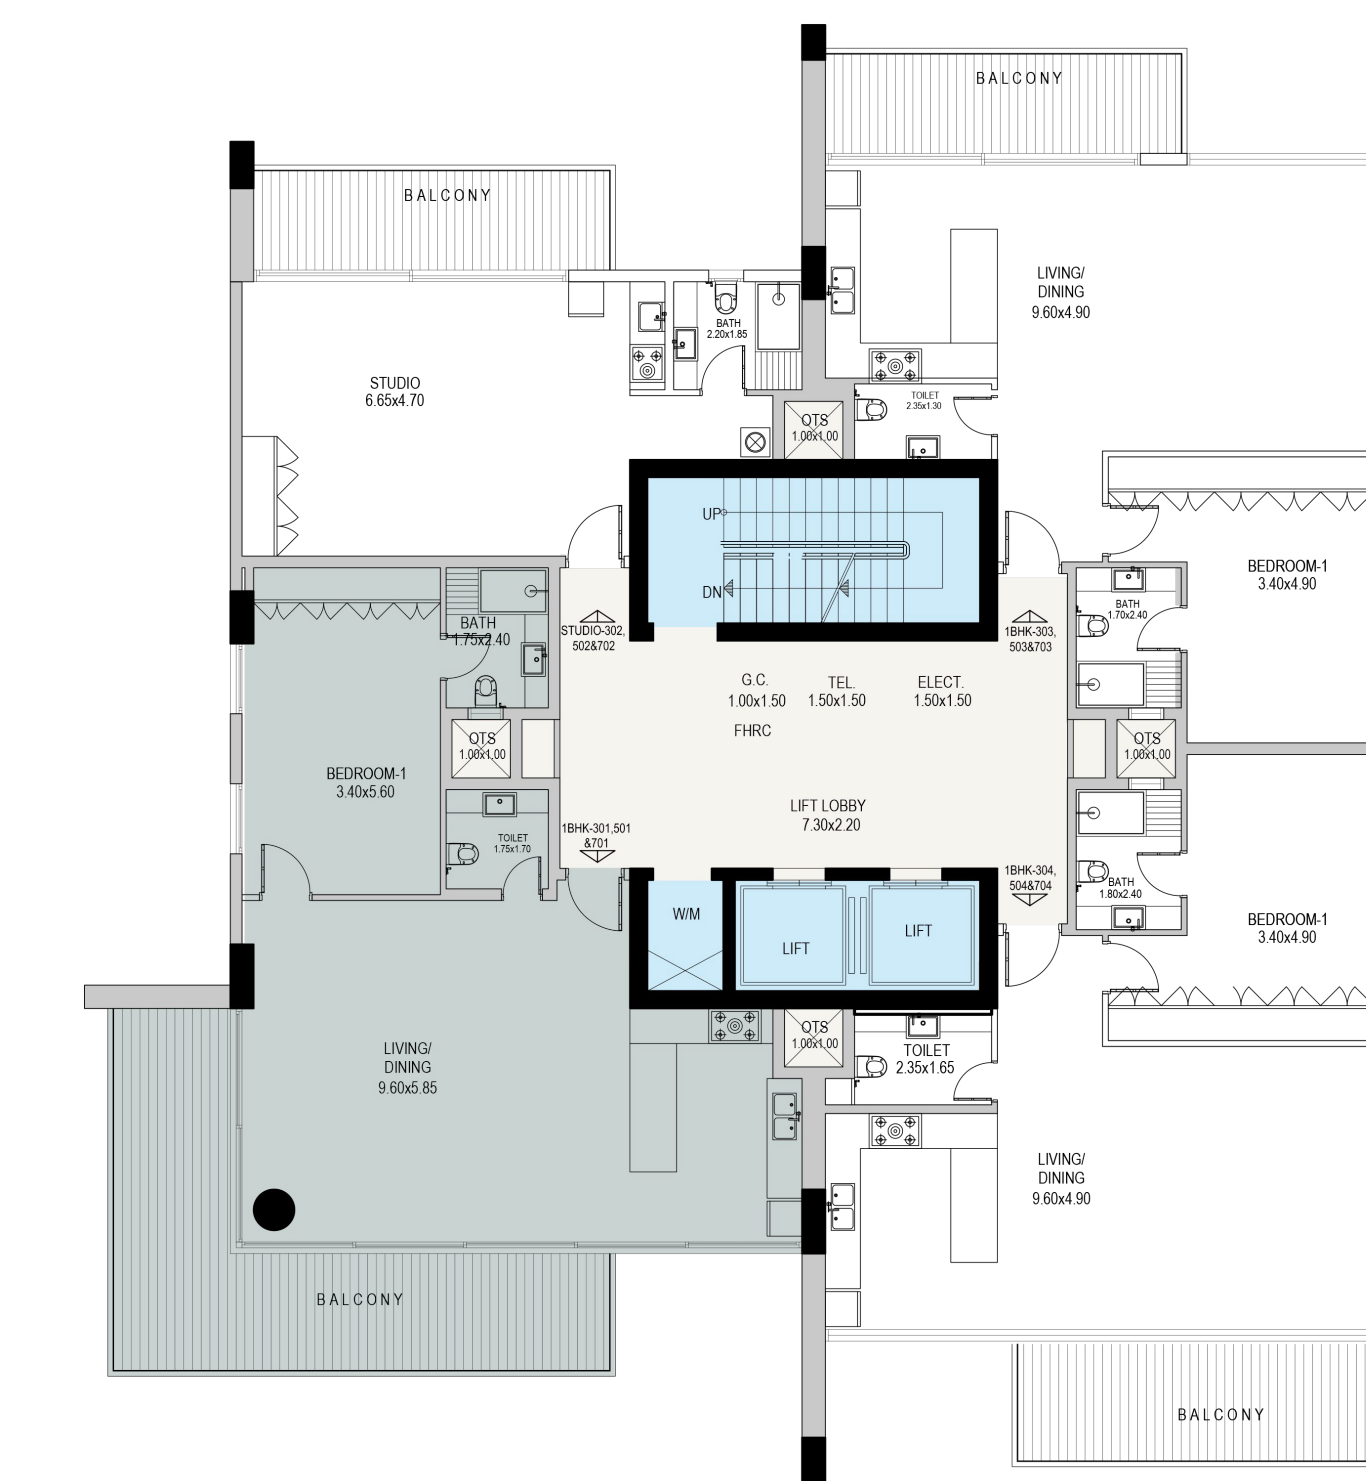

TYPE 1A:B

Unit	1 Bedroom
Floor	3,5,7
Internal Area	897,06 SQ FT
External Area	302,36 SQ FT
Total Area	1199,42 SQ FT

جي جا العقارية
PROPERTIES

Road View

Golf Course View

Disclaimer:

1. All materials, finishes, dimensions and drawings are approximate.
2. Information is subject to change without notice.
3. Actual suite area may vary from the stated area.
4. Drawings are not to scale.
5. The Developer reserves the right to make revisions/alterations without any liability whatsoever