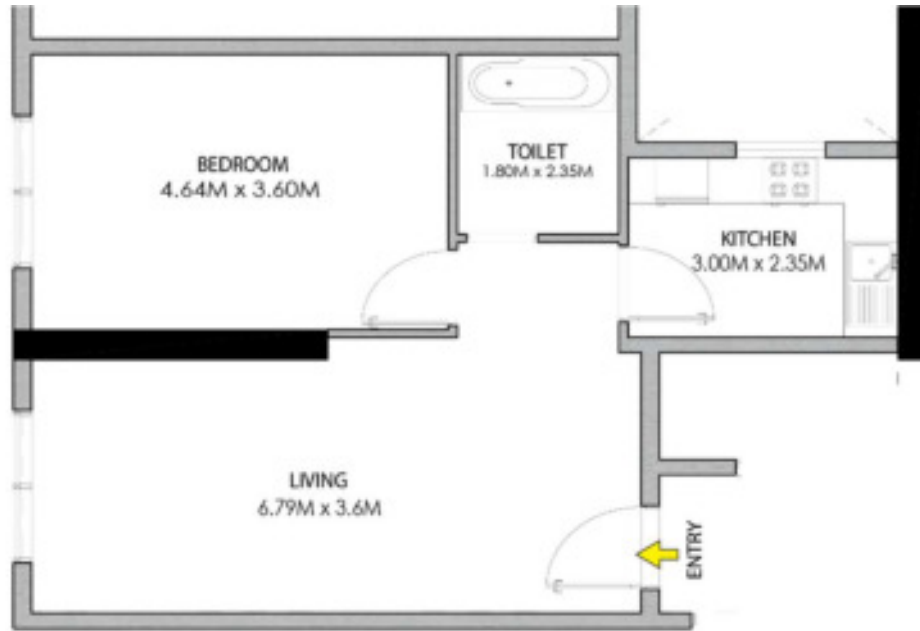

1 BEDROOM TYPE – 05
07- SERIES

غرفة نوم

TOTAL AREA: 804.78 SQFT