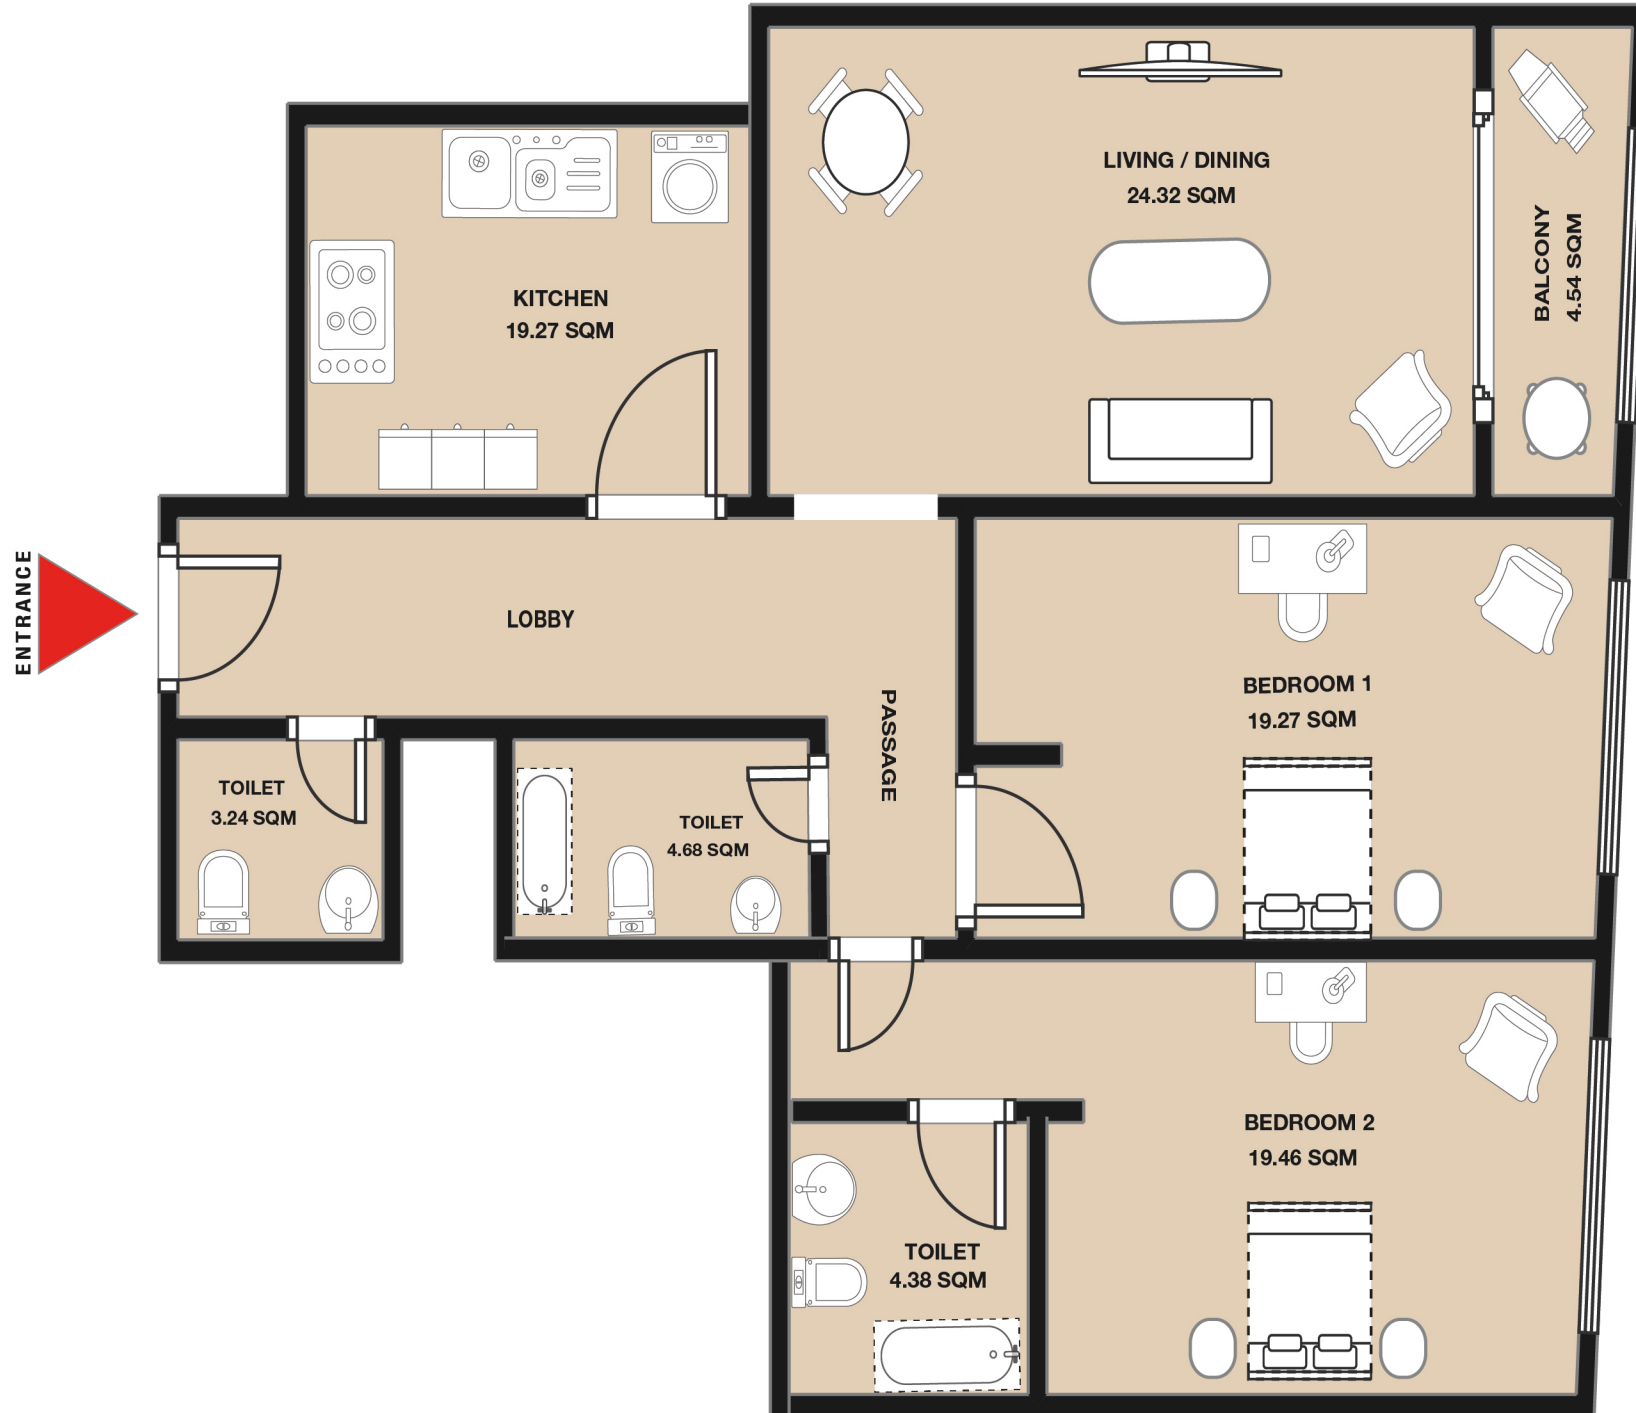

2 BEDROOM APARTMENT

BALCONY+LIVING ROOM+KITCHEN+2BATHROOM

02- SERIES

BLOCK - B

شقة 2 غرف نوم
بلكونة+صالة+مطبخ+2حمام

نموذج 02

TOTAL GROSS AREA: 1614.69 SQFT