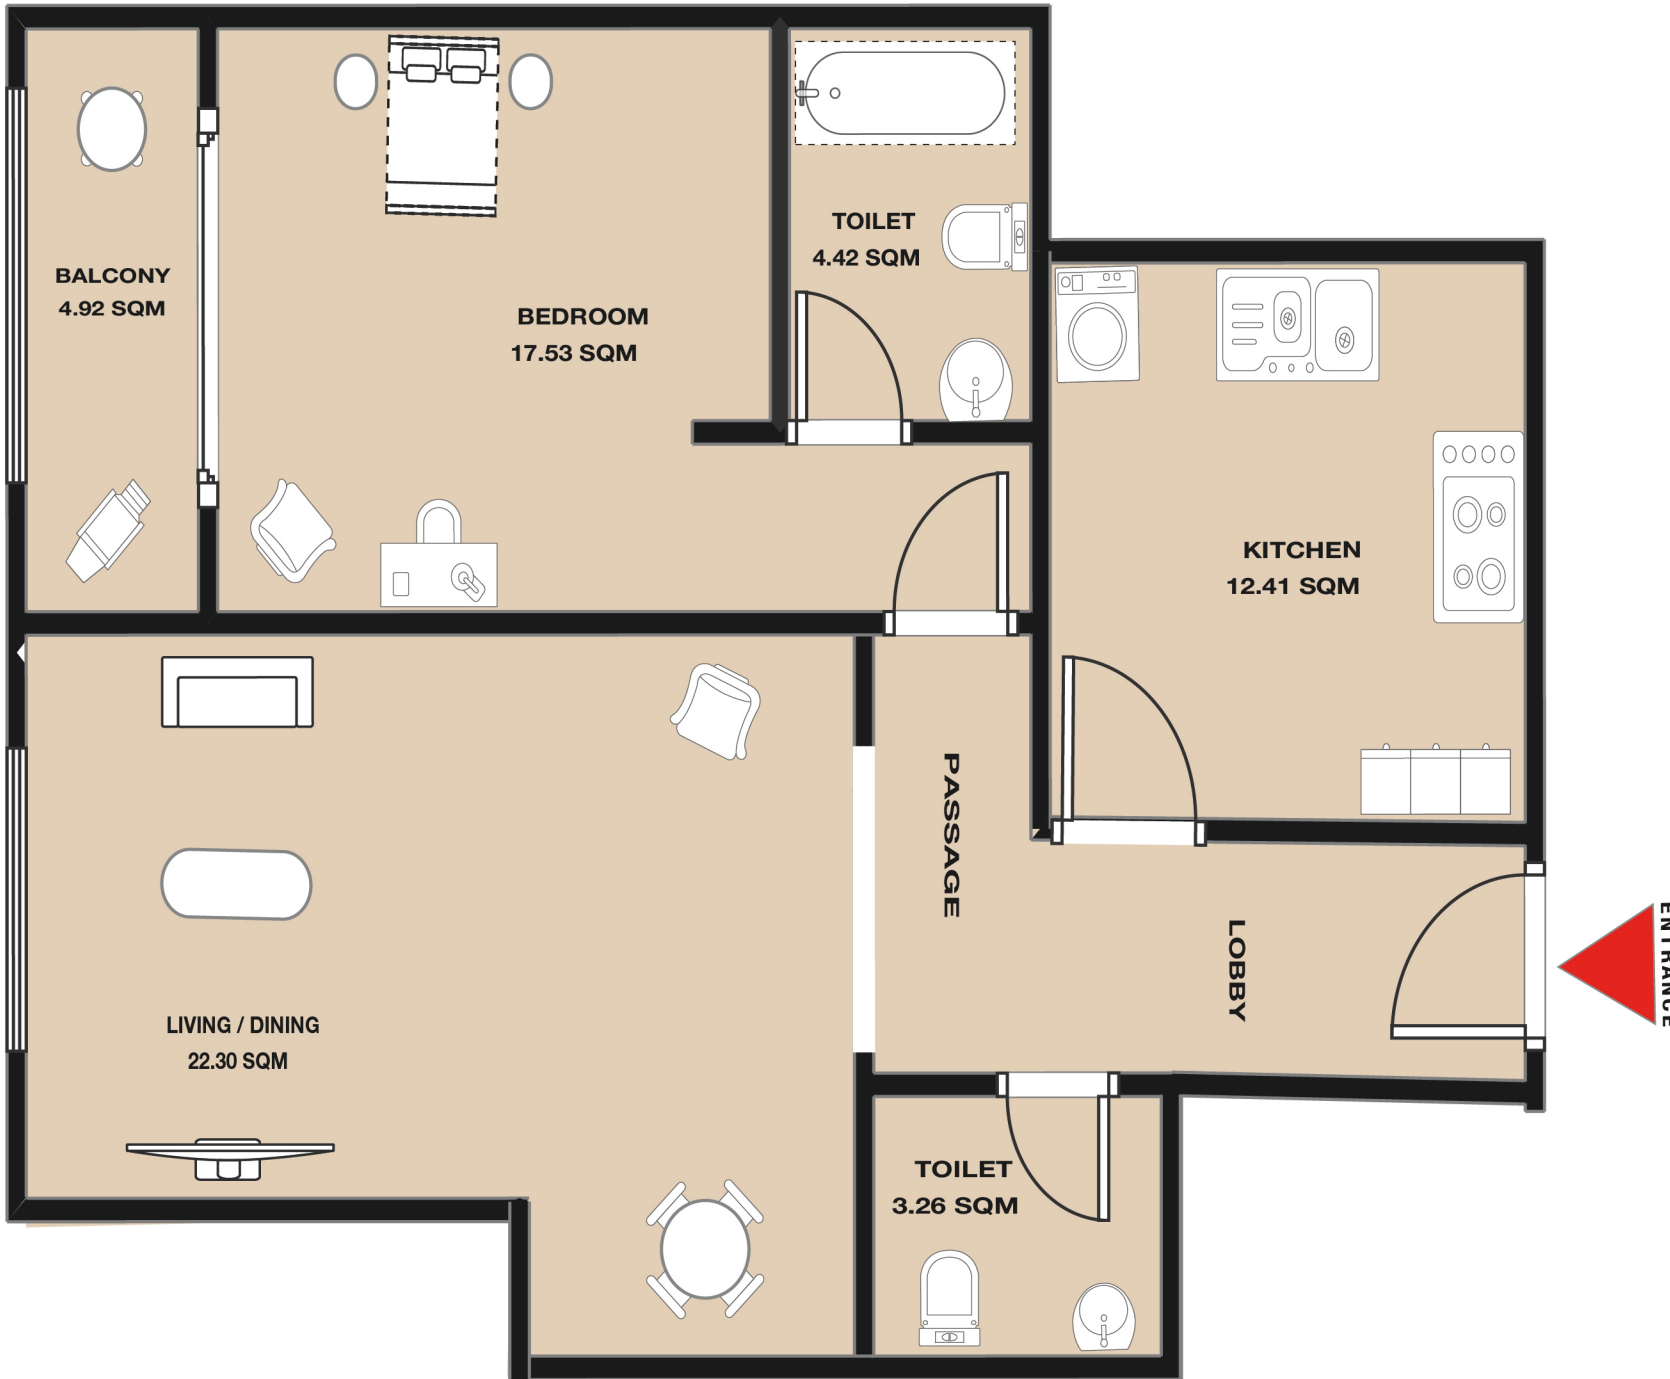

1 BEDROOM APARTMENT

BALCONY+LIVING ROOM+KITCHEN+2BATHROOM

08- SERIES

BLOCK - B

شقة غرفة نوم
بلكونة+صالة+مطبخ+2حمام

نموذج 08

TOTAL GROSS AREA: 1145.21 SQFT