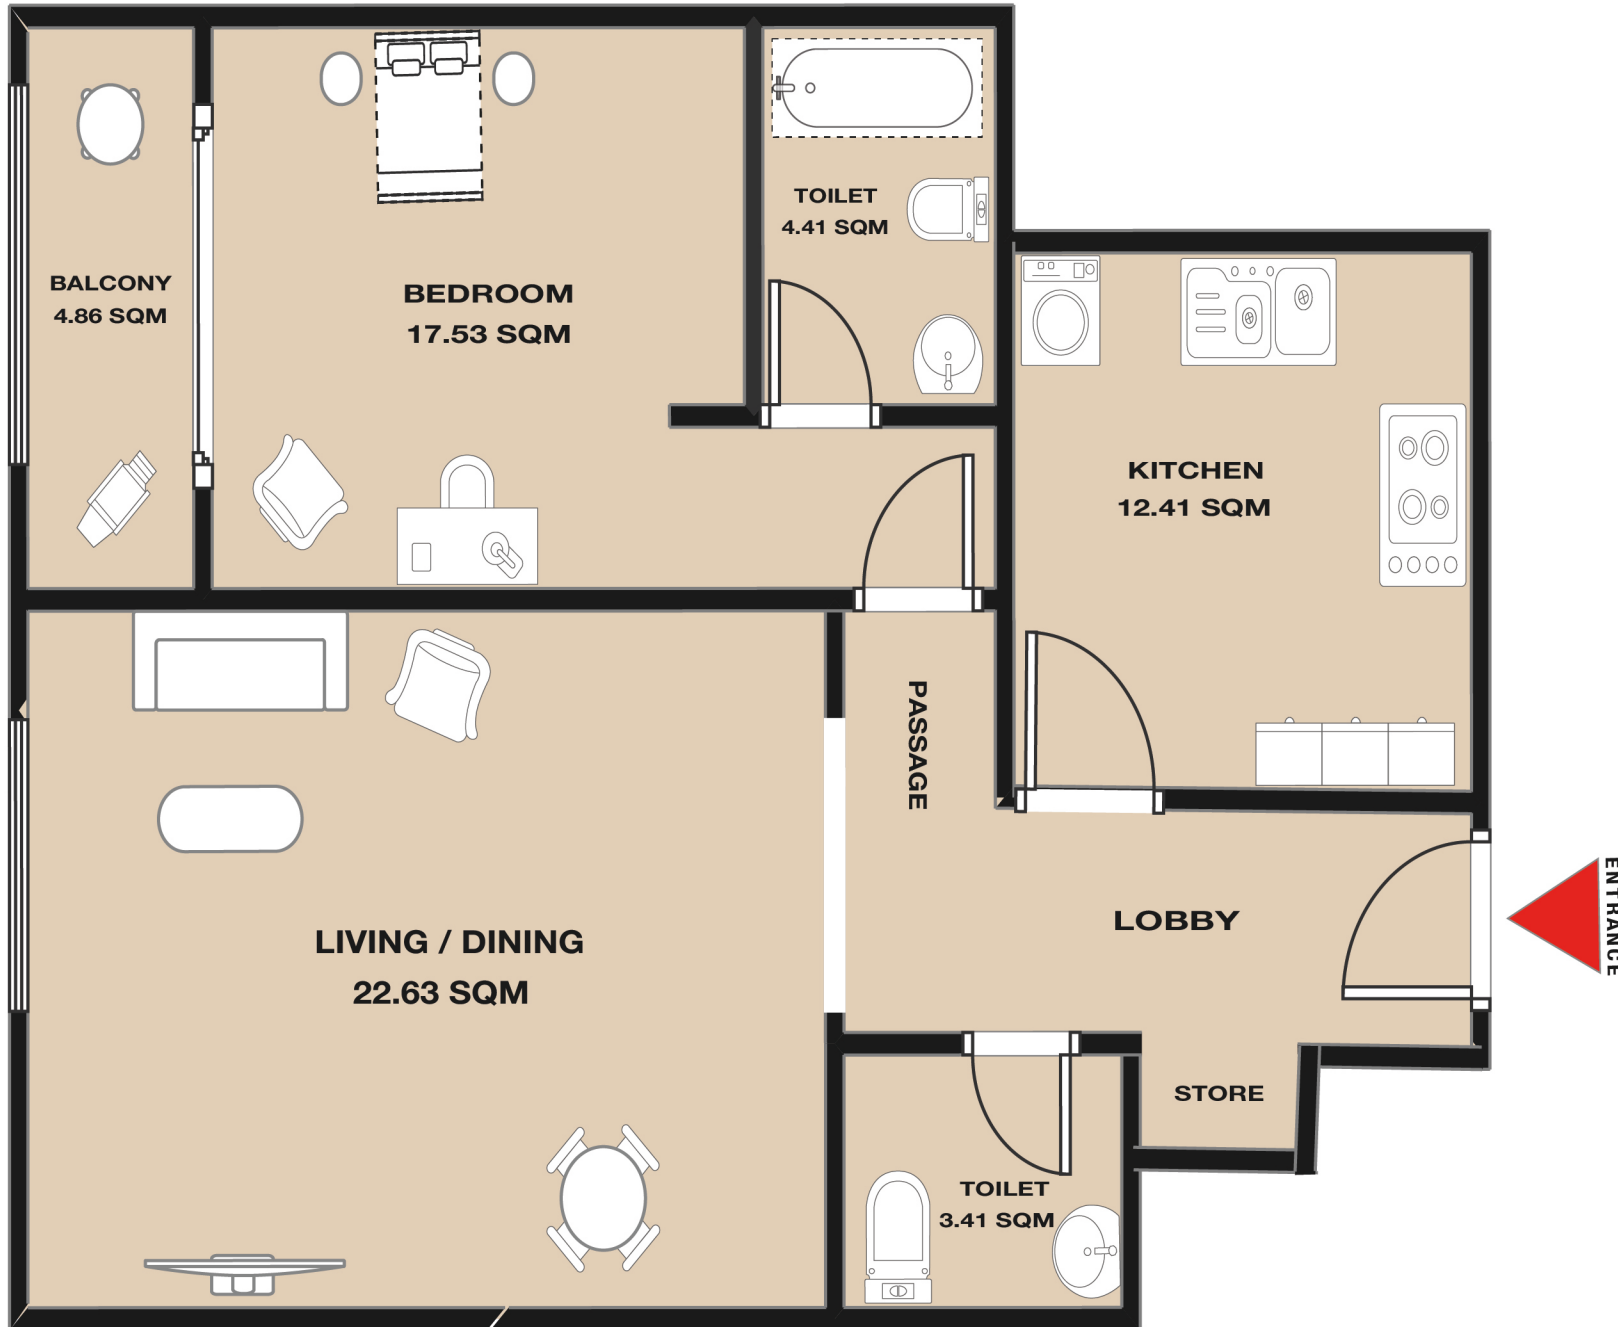

1 BEDROOM APARTMENT

BALCONY+LIVING ROOM+KITCHEN+2BATHROOM

06- SERIES

BLOCK - B

شقة غرفة نوم
بلكونة+صالة+مطبخ+2حمام

نموذج 06

TOTAL GROSS AREA: 1142.09 SQFT