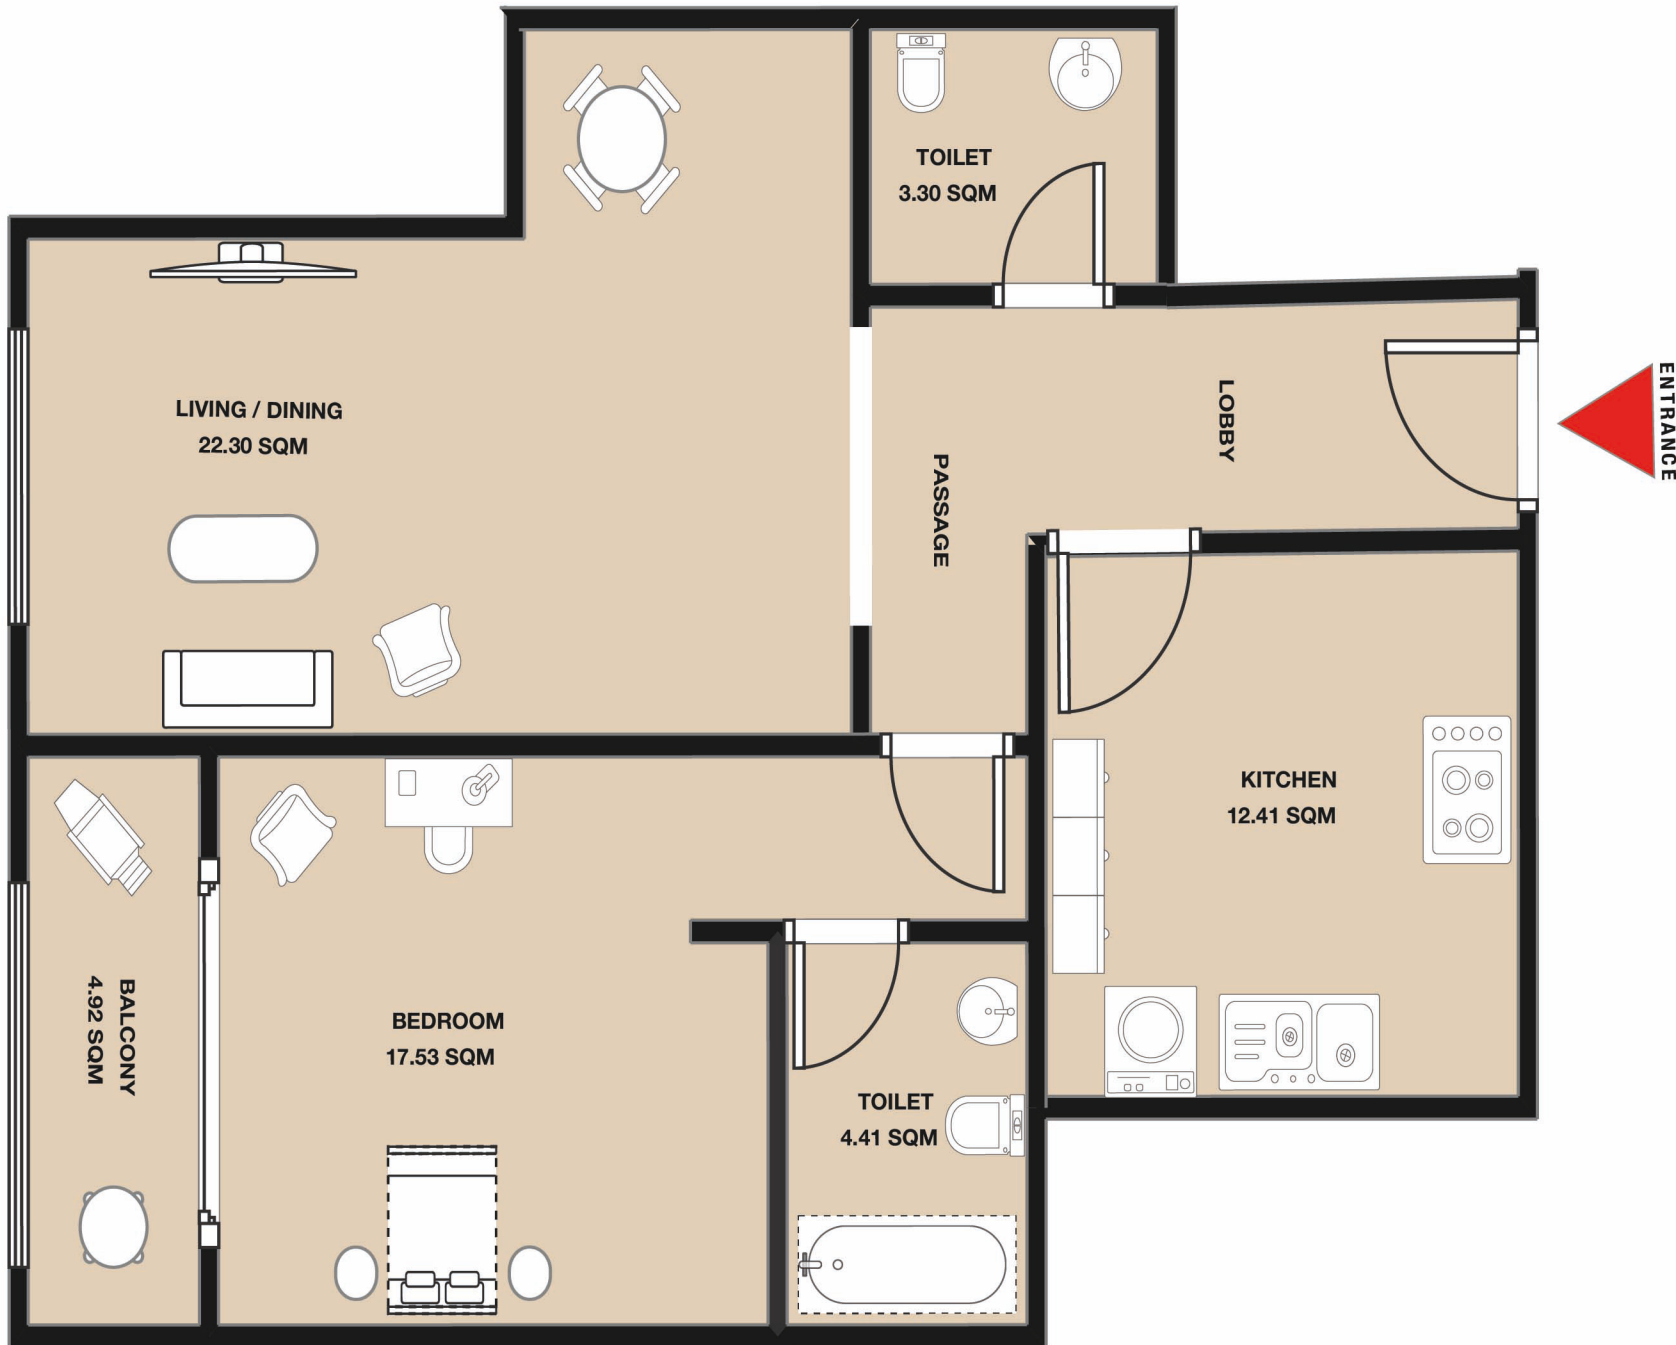

1 BEDROOM APARTMENT

BALCONY+LIVING ROOM+KITCHEN+2BATHROOM

05- SERIES

BLOCK - B

شقة غرفة نوم
بلكونة+صالة+مطبخ+2حمام

نموذج 05

TOTAL GROSS AREA: 1140.32 SQFT