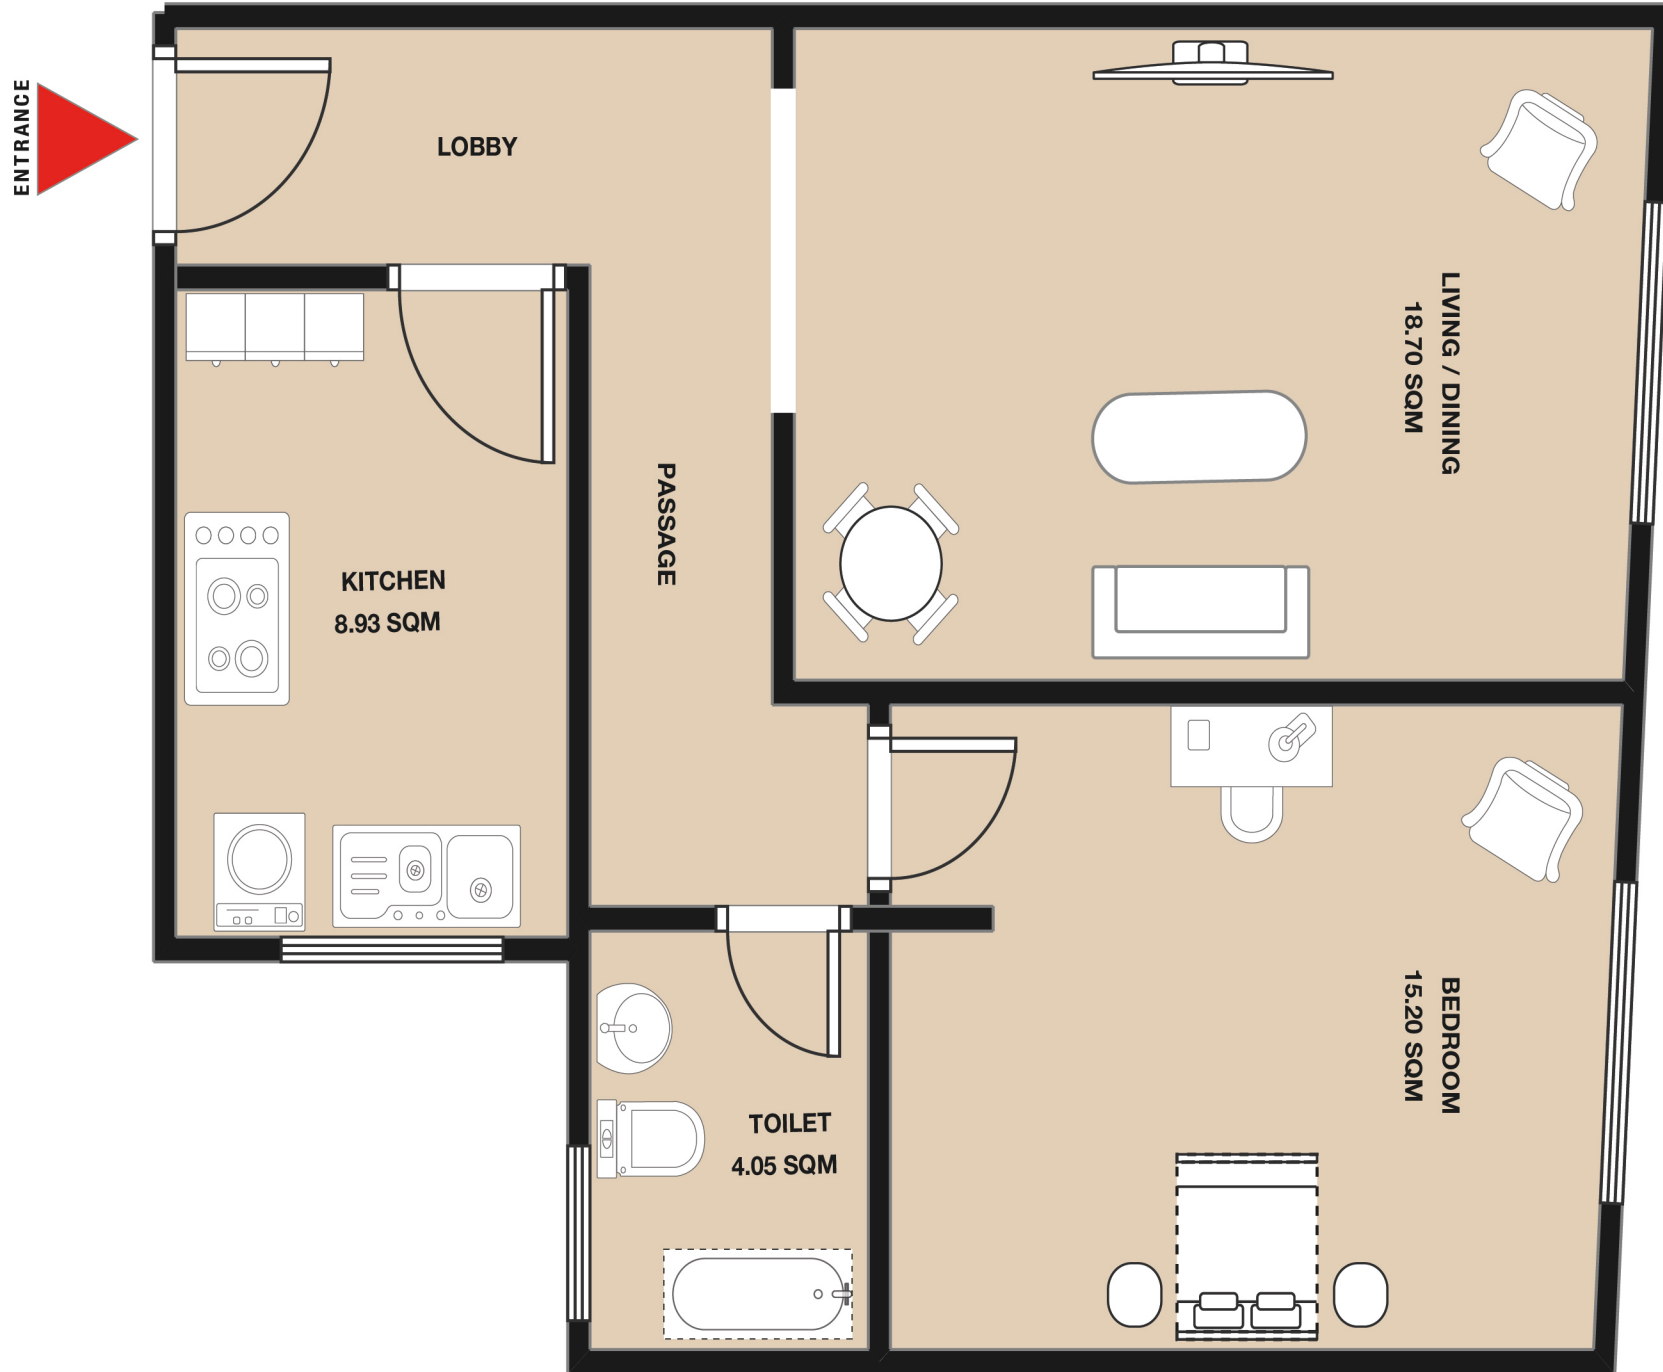

1 BEDROOM APARTMENT

LIVING ROOM+KITCHEN+1BATHROOM

01- SERIES

BLOCK - B

شقة غرفة نوم

صاله+مطبخ+1حمام

نموذج 01

TOTAL GROSS AREA : 867.99 SQFT